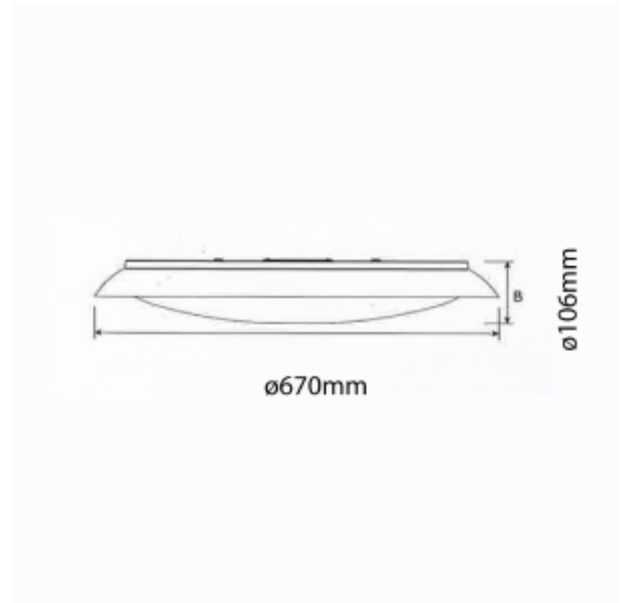

PRODUCT SHEET

Syrma 3750lm 830/840/857 120° 45W WH

Art. no: 3015-120-3

Lighting Solutions

Syrma 3750lm 830/840/857 120° 45W WH

SPECIFICATIONS

Lightsource Type:	LED (built in)
System Power [W]:	45W
CCT (Color Temperature):	3/4/5700
CRI / Ra:	80
Lumen Output:	3275 (3000K)lm
Lumen LED (tc=25):	3750lm
Beam Angle:	120°
Lens (Diffuser):	Opal
Dimming:	None
System Voltage [V]:	230V 50Hz
Mounting:	Surface, Ceiling
Lifetime [h]:	L80B50: 50 000h
Lumen/W:	83lm/W
MacAdam (SDCM):	3
Color:	White
Height [mm]:	106mm
Width [mm]:	670mm
Weight [kg]:	2,8kg