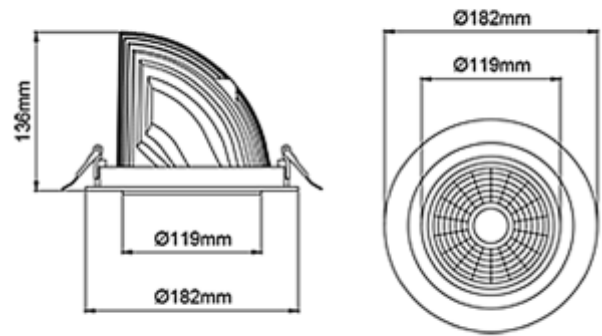

PRODUCT SHEET

Seta

Art. no: 30246-7-30-3-ddd

Lighting Solutions

Seta

 170mm

Seta is the clear choice when one wants recessed spot lighting. This favorite can be found in stores throughout the Nordic region. Thanks to large adjustment possibilities Seta is without doubt one of the best in its class. Seta has 18i3 connector and can be supplied with a variety of connector options. The luminaire is available in three different colors.

SPECIFICATIONS

Lightsource Type:	LED (built in)
System Power [W]:	31W
CCT (Color Temperature):	4000K
CRI / Ra:	90
Lumen LED (tc=25):	4650lm
Beam Angle:	30°
Lens (Diffuser):	Clear
Dimming:	DALI
System Voltage [V]:	230V 50Hz
Connection:	18i5 DALI Quick connection
Mounting:	Recessed, Ceiling
Cut-out [mm]:	Ø170mm
Color:	White
Length [mm]:	192mm
Height [mm]:	136mm
Width [mm]:	182mm