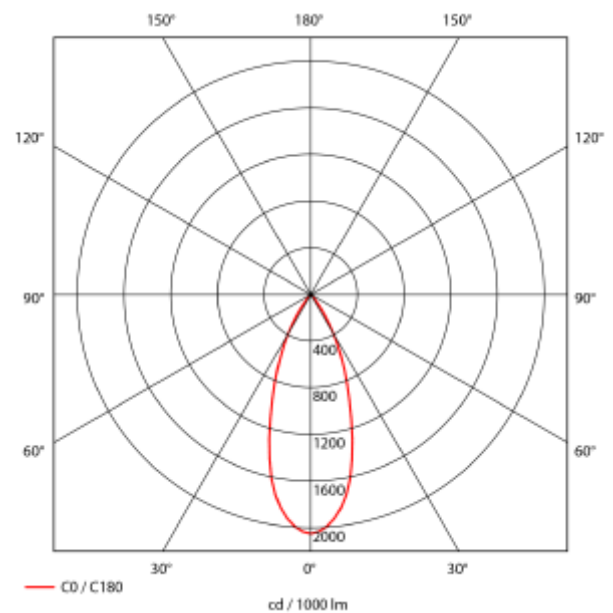

PRODUCT SHEET

Seta Mini

Art. no: 30305-7-40-2

NORLUX®

Lighting Solutions

Seta Mini

 140mm

SPECIFICATIONS

Lightsource Type:	LED (built in)
System Power [W]:	20W
CCT (Color Temperature):	3500K
CRI / Ra:	90
Lumen LED (tc=25):	2650lm
Beam Angle:	40°
Lens (Diffuser):	Clear
Dimming:	None
System Voltage [V]:	230V 50Hz
Connection:	18i3 Quick connection
Mounting:	Recessed, Ceiling
Cut-out [mm]:	Ø140mm
Lifetime [h]:	L80B10: 100 000h
Lumen/W:	132lm/W
MacAdam (SDCM):	3
Color:	Black
Length [mm]:	150mm
Height [mm]:	112mm
Width [mm]:	150mm
Weight [kg]:	0,95kg
To be recessed in insulation:	Not applicable

Seta Mini is a small and very flexible LED downlight offering great number of adjustment possibilities. The Seta Mini is supplied with a cable connector type 18i3- and can be delivered with a variety of connector options. The downlight is available in three different colors and with a wide range of reflectors. Rotatable 350° and tiltable 70°.