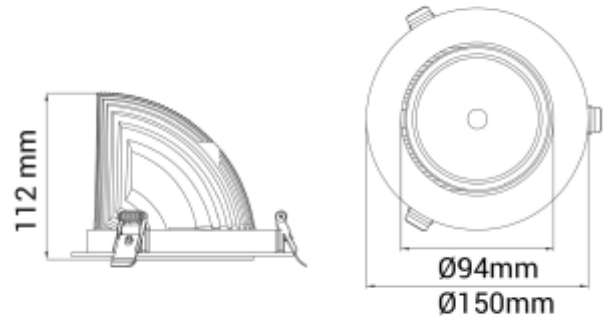

PRODUCT SHEET

Seta Mini

Art. no: 30305-7-40-2

NORLUX®

Lighting Solutions

Seta Mini

 140mm

SPECIFICATIONS

Lightsource Type:	LED (built in)
System Power [W]:	20W
CCT (Color Temperature):	3500K
CRI / Ra:	90
Lumen LED (tc=25):	2650lm
Beam Angle:	40°
Lens (Diffuser):	Clear
Dimming:	None
System Voltage [V]:	230V 50Hz
Connection:	18i3 Quick connection
Mounting:	Recessed, Ceiling
Cut-out [mm]:	Ø140mm
Lifetime [h]:	L80B10: 100 000h
Lumen/W:	132lm/W
MacAdam (SDCM):	3
Color:	Black
Length [mm]:	150mm
Height [mm]:	112mm
Width [mm]:	150mm
Weight [kg]:	0,95kg
To be recessed in insulation:	Not applicable

Seta Mini is a small and very flexible LED downlight offering great number of adjustment possibilities. The Seta Mini is supplied with a cable connector type 18i3- and can be delivered with a variety of connector options. The downlight is available in three different colors and with a wide range of reflectors. Rotatable 350° and tiltable 70°.