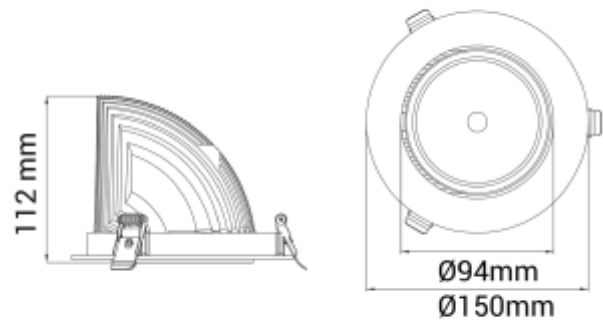

# Seta Mini

 140mm

### SPECIFICATIONS

Lightsource Type:	LED (built in)
System Power [W]:	27W
CCT (Color Temperature):	3000K
CRI / Ra:	80
Lumen Output:	3780lm
Lumen LED (tc=25):	4200lm
Beam Angle:	20°
Lens (Diffuser):	Clear
Dimming:	None
System Voltage [V]:	230V 50Hz
Connection:	18i3 Quick connection
Mounting:	Recessed, Ceiling
Cut-out [mm]:	Ø140mm
Lifetime [h]:	L80B10: 100 000h
Lumen/W:	135lm/W
MacAdam (SDCM):	3
Color:	Black
Length [mm]:	150mm
Height [mm]:	112mm
Width [mm]:	150mm
Weight [kg]:	0,95kg
To be recessed in insulation:	Not applicable

Seta Mini is a small and very flexible LED downlight offering great number of adjustment possibilities. The Seta Mini is supplied with a cable connector type 18i3- and can be delivered with a variety of connector options. The downlight is available in three different colors and with a wide range of reflectors. Rotatable 350° and tiltable 70°.