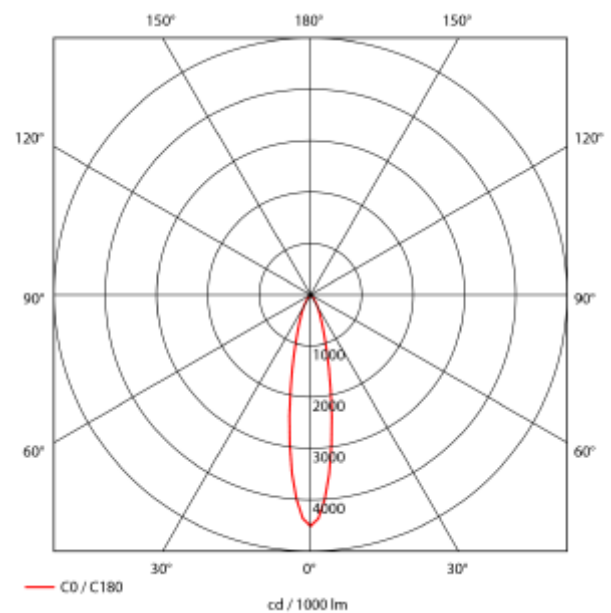

### SPECIFICATIONS

Lightsource Type:	LED (built in)
System Power [W]:	27W
CCT (Color Temperature):	3000K
CRI / Ra:	80
Lumen Output:	3780lm
Lumen LED (tc=25):	4200lm
Beam Angle:	20°
Lens (Diffuser):	Clear
Dimming:	None
System Voltage [V]:	230V 50Hz
Connection:	18i3 Quick connection
Mounting:	Recessed, Ceiling
Cut-out [mm]:	Ø140mm
Lifetime [h]:	L80B10: 100 000h
Lumen/W:	135lm/W
MacAdam (SDCM):	3
Color:	Black
Length [mm]:	150mm
Height [mm]:	112mm
Width [mm]:	150mm
Weight [kg]:	0,95kg
To be recessed in insulation:	Not applicable