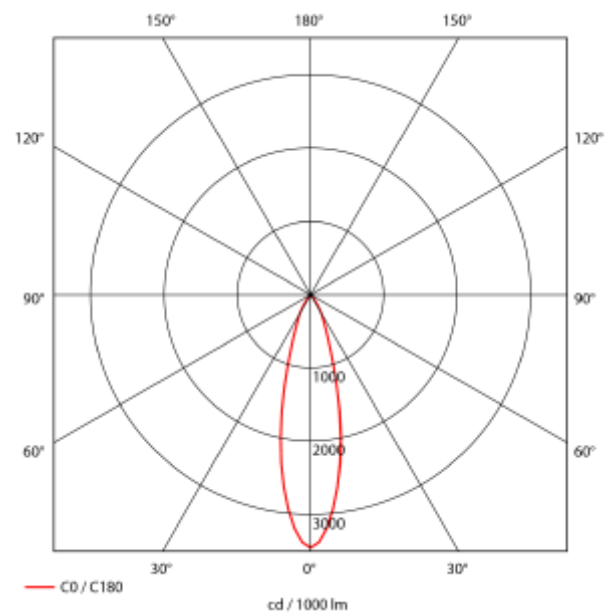

PRODUCT SHEET

Seta Mini

Art. no: 30318-7-30-2

NORLUX®

Lighting Solutions

Seta Mini

 140mm

SPECIFICATIONS

Lightsource Type:	LED (built in)
System Power [W]:	27W
CCT (Color Temperature):	3000K
CRI / Ra:	80
Lumen Output:	3710lm
Lumen LED (tc=25):	4200lm
Beam Angle:	30°
Lens (Diffuser):	Clear
Dimming:	None
System Voltage [V]:	230V 50Hz
Connection:	18i3 Quick connection
Mounting:	Recessed, Ceiling
Cut-out [mm]:	Ø140mm
Lifetime [h]:	L80B10: 100 000h
Lumen/W:	132lm/W
MacAdam (SDCM):	3
Color:	Black
Length [mm]:	150mm
Height [mm]:	112mm
Width [mm]:	150mm
Weight [kg]:	0,95kg
To be recessed in insulation:	Not applicable

Seta Mini is a small and very flexible LED downlight offering great number of adjustment possibilities. The Seta Mini is supplied with a cable connector type 18i3- and can be delivered with a variety of connector options. The downlight is available in three different colors and with a wide range of reflectors. Rotatable 350° and tiltable 70°.