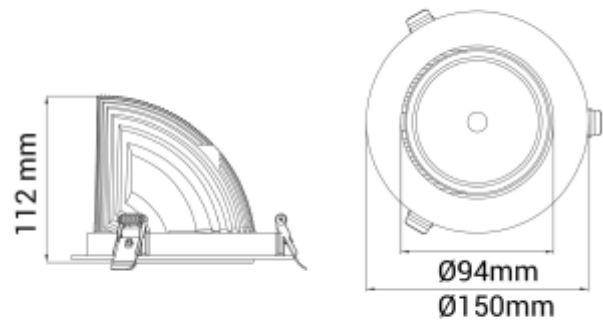

PRODUCT SHEET

Seta Mini

Art. no: 30318-7-30-2

NORLUX®

Lighting Solutions

Seta Mini

 140mm

SPECIFICATIONS

Lightsource Type:	LED (built in)
System Power [W]:	27W
CCT (Color Temperature):	3000K
CRI / Ra:	80
Lumen Output:	3710lm
Lumen LED (tc=25):	4200lm
Beam Angle:	30°
Lens (Diffuser):	Clear
Dimming:	None
System Voltage [V]:	230V 50Hz
Connection:	18i3 Quick connection
Mounting:	Recessed, Ceiling
Cut-out [mm]:	Ø140mm
Lifetime [h]:	L80B10: 100 000h
Lumen/W:	132lm/W
MacAdam (SDCM):	3
Color:	Black
Length [mm]:	150mm
Height [mm]:	112mm
Width [mm]:	150mm
Weight [kg]:	0,95kg
To be recessed in insulation:	Not applicable

Seta Mini is a small and very flexible LED downlight offering great number of adjustment possibilities. The Seta Mini is supplied with a cable connector type 18i3- and can be delivered with a variety of connector options. The downlight is available in three different colors and with a wide range of reflectors. Rotatable 350° and tiltable 70°.