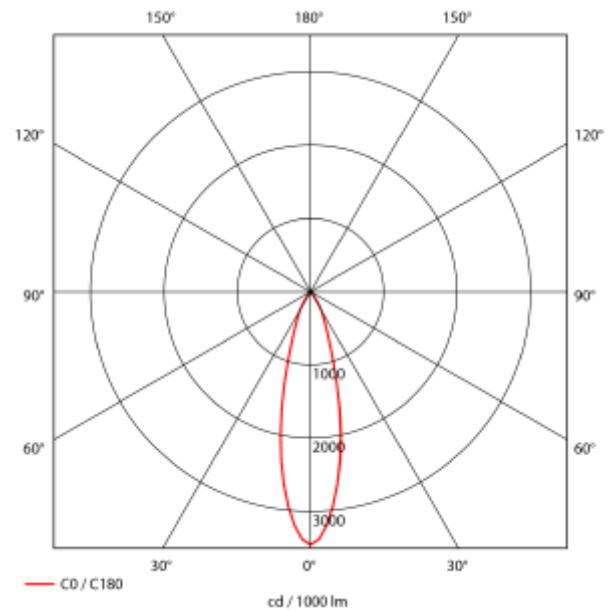

PRODUCT SHEET

Seta Mini
Art. no: 30318-7-30-3

Lighting Solutions

Seta Mini

 140mm

SPECIFICATIONS

Lightsource Type:	LED (built in)
System Power [W]:	27W
CCT (Color Temperature):	3000K
CRI / Ra:	80
Lumen Output:	3710lm
Lumen LED (tc=25):	4200lm
Beam Angle:	30°
Lens (Diffuser):	Clear
Dimming:	None
System Voltage [V]:	230V 50Hz
Connection:	18i3 Quick connection
Mounting:	Recessed, Ceiling
Cut-out [mm]:	Ø140mm
Lifetime [h]:	L80B10: 100 000h
Lumen/W:	132lm/W
MacAdam (SDCM):	3
Color:	White
Length [mm]:	150mm
Height [mm]:	112mm
Width [mm]:	150mm
Weight [kg]:	0,95kg
To be recessed in insulation:	Not applicable

Seta Mini is a small and very flexible LED downlight offering great number of adjustment possibilities. The Seta Mini is supplied with a cable connector type 18i3- and can be delivered with a variety of connector options. The downlight is available in three different colors and with a wide range of reflectors. Rotatable 350° and tiltable 70°.