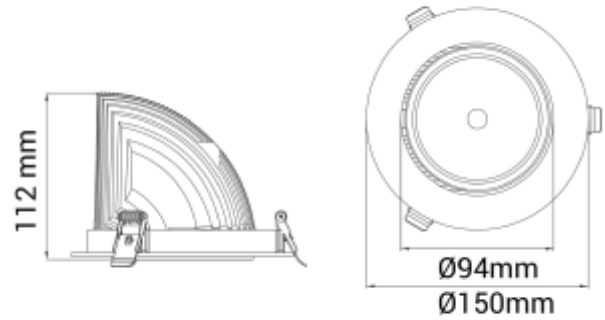

PRODUCT SHEET

Seta Mini
Art. no: 30318-7-30-3

Lighting Solutions

Seta Mini

 140mm

SPECIFICATIONS

Lightsource Type:	LED (built in)
System Power [W]:	27W
CCT (Color Temperature):	3000K
CRI / Ra:	80
Lumen Output:	3710lm
Lumen LED (tc=25):	4200lm
Beam Angle:	30°
Lens (Diffuser):	Clear
Dimming:	None
System Voltage [V]:	230V 50Hz
Connection:	18i3 Quick connection
Mounting:	Recessed, Ceiling
Cut-out [mm]:	Ø140mm
Lifetime [h]:	L80B10: 100 000h
Lumen/W:	132lm/W
MacAdam (SDCM):	3
Color:	White
Length [mm]:	150mm
Height [mm]:	112mm
Width [mm]:	150mm
Weight [kg]:	0,95kg
To be recessed in insulation:	Not applicable

Seta Mini is a small and very flexible LED downlight offering great number of adjustment possibilities. The Seta Mini is supplied with a cable connector type 18i3- and can be delivered with a variety of connector options. The downlight is available in three different colors and with a wide range of reflectors. Rotatable 350° and tiltable 70°.