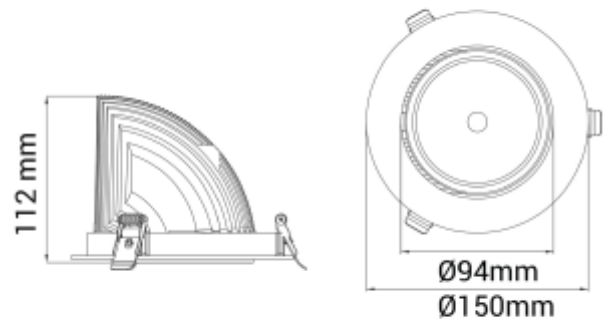

PRODUCT SHEET

Seta Mini

Art. no: 30321-7-30-2

NORLUX®

Lighting Solutions

Seta Mini

 140mm

SPECIFICATIONS

| | |
|-------------------------------|-----------------------|
| Lightsource Type: | LED (built in) |
| System Power [W]: | 27W |
| CCT (Color Temperature): | 3500K |
| CRI / Ra: | 90 |
| Lumen Output: | 3400lm |
| Lumen LED (tc=25): | 3650lm |
| Beam Angle: | 30° |
| Lens (Diffuser): | Clear |
| Dimming: | None |
| System Voltage [V]: | 230V 50Hz |
| Connection: | 18i3 Quick connection |
| Mounting: | Recessed, Ceiling |
| Cut-out [mm]: | Ø140mm |
| Lifetime [h]: | L80B10: 100 000h |
| Lumen/W: | 121lm/W |
| MacAdam (SDCM): | 3 |
| Color: | Black |
| Length [mm]: | 150mm |
| Height [mm]: | 112mm |
| Width [mm]: | 150mm |
| Weight [kg]: | 0,95kg |
| To be recessed in insulation: | Not applicable |

Seta Mini is a small and very flexible LED downlight offering great number of adjustment possibilities. The Seta Mini is supplied with a cable connector type 18i3- and can be delivered with a variety of connector options. The downlight is available in three different colors and with a wide range of reflectors. Rotatable 350° and tiltable 70°.