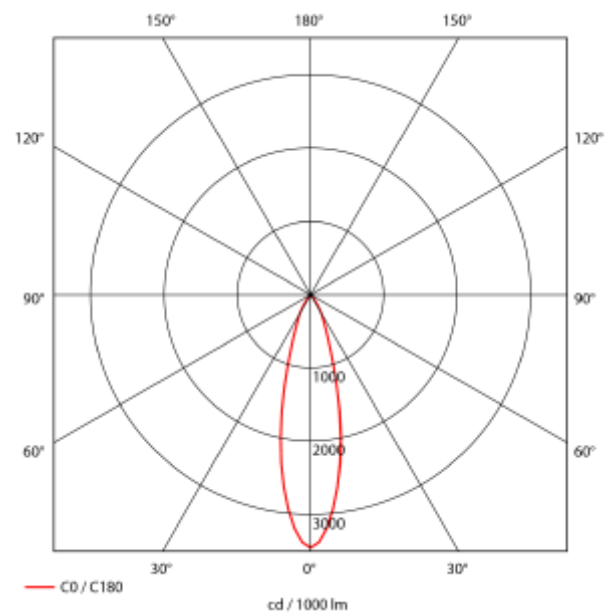

PRODUCT SHEET

Seta Mini

Art. no: 30321-7-30-2

NORLUX®

Lighting Solutions

Seta Mini

 140mm

SPECIFICATIONS

| | |
|-------------------------------|-----------------------|
| Lightsource Type: | LED (built in) |
| System Power [W]: | 27W |
| CCT (Color Temperature): | 3500K |
| CRI / Ra: | 90 |
| Lumen Output: | 3400lm |
| Lumen LED (tc=25): | 3650lm |
| Beam Angle: | 30° |
| Lens (Diffuser): | Clear |
| Dimming: | None |
| System Voltage [V]: | 230V 50Hz |
| Connection: | 18i3 Quick connection |
| Mounting: | Recessed, Ceiling |
| Cut-out [mm]: | Ø140mm |
| Lifetime [h]: | L80B10: 100 000h |
| Lumen/W: | 121lm/W |
| MacAdam (SDCM): | 3 |
| Color: | Black |
| Length [mm]: | 150mm |
| Height [mm]: | 112mm |
| Width [mm]: | 150mm |
| Weight [kg]: | 0,95kg |
| To be recessed in insulation: | Not applicable |

Seta Mini is a small and very flexible LED downlight offering great number of adjustment possibilities. The Seta Mini is supplied with a cable connector type 18i3- and can be delivered with a variety of connector options. The downlight is available in three different colors and with a wide range of reflectors. Rotatable 350° and tiltable 70°.