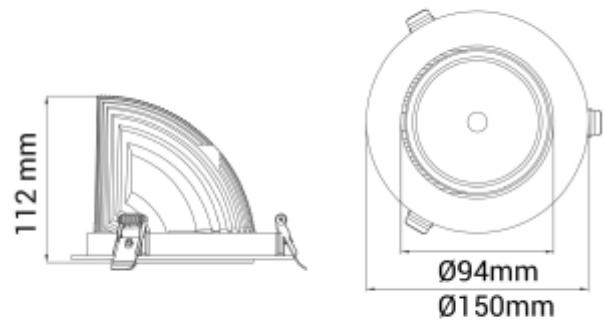

PRODUCT SHEET

Seta Mini

Art. no: 30322-7-30-3

NORLUX®

Lighting Solutions

Seta Mini

 140mm

SPECIFICATIONS

Lightsource Type:	LED (built in)
System Power [W]:	27W
CCT (Color Temperature):	4000K
CRI / Ra:	90
Lumen Output:	3520lm
Lumen LED (tc=25):	3750lm
Beam Angle:	30°
Lens (Diffuser):	Clear
Dimming:	None
System Voltage [V]:	230V 50Hz
Connection:	18i3 Quick connection
Mounting:	Recessed, Ceiling
Cut-out [mm]:	Ø140mm
Lifetime [h]:	L80B10: 100 000h
Lumen/W:	125lm/W
MacAdam (SDCM):	3
Color:	White
Length [mm]:	150mm
Height [mm]:	112mm
Width [mm]:	150mm
Weight [kg]:	0,95kg
To be recessed in insulation:	Not applicable

Seta Mini is a small and very flexible LED downlight offering great number of adjustment possibilities. The Seta Mini is supplied with a cable connector type 18i3- and can be delivered with a variety of connector options. The downlight is available in three different colors and with a wide range of reflectors. Rotatable 350° and tiltable 70°.