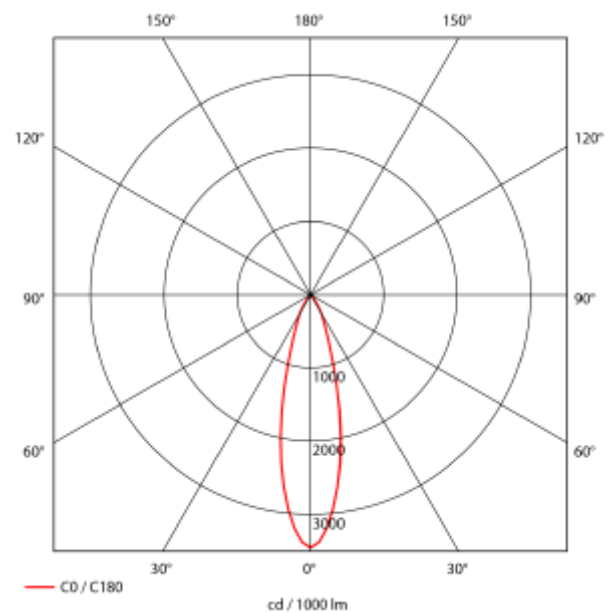

PRODUCT SHEET

Seta Mini

Art. no: 30322-7-30-3

NORLUX®

Lighting Solutions

Seta Mini

 140mm

SPECIFICATIONS

Lightsource Type:	LED (built in)
System Power [W]:	27W
CCT (Color Temperature):	4000K
CRI / Ra:	90
Lumen Output:	3520lm
Lumen LED (tc=25):	3750lm
Beam Angle:	30°
Lens (Diffuser):	Clear
Dimming:	None
System Voltage [V]:	230V 50Hz
Connection:	18i3 Quick connection
Mounting:	Recessed, Ceiling
Cut-out [mm]:	Ø140mm
Lifetime [h]:	L80B10: 100 000h
Lumen/W:	125lm/W
MacAdam (SDCM):	3
Color:	White
Length [mm]:	150mm
Height [mm]:	112mm
Width [mm]:	150mm
Weight [kg]:	0,95kg
To be recessed in insulation:	Not applicable

Seta Mini is a small and very flexible LED downlight offering great number of adjustment possibilities. The Seta Mini is supplied with a cable connector type 18i3- and can be delivered with a variety of connector options. The downlight is available in three different colors and with a wide range of reflectors. Rotatable 350° and tiltable 70°.