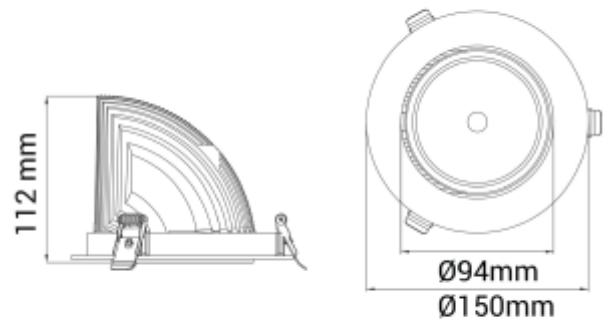

## Seta Mini

140mm

### SPECIFICATIONS

Lightsource Type:	LED (built in)
System Power [W]:	27W
CCT (Color Temperature):	4000K
CRI / Ra:	90
Lumen Output:	3450lm
Lumen LED (tc=25):	3750lm
Beam Angle:	40°
Lens (Diffuser):	Clear
Dimming:	None
System Voltage [V]:	230V 50Hz
Connection:	18i3 Quick connection
Mounting:	Recessed, Ceiling
Cut-out [mm]:	Ø140mm
Lifetime [h]:	L80B10: 100 000h
Lumen/W:	123lm/W
MacAdam (SDCM):	3
Color:	White
Length [mm]:	150mm
Height [mm]:	112mm
Width [mm]:	150mm
Weight [kg]:	0,95kg
To be recessed in insulation:	Not applicable

Seta Mini is a small and very flexible LED downlight offering great number of adjustment possibilities. The Seta Mini is supplied with a cable connector type 18i3- and can be delivered with a variety of connector options. The downlight is available in three different colors and with a wide range of reflectors. Rotatable 350° and tiltable 70°.