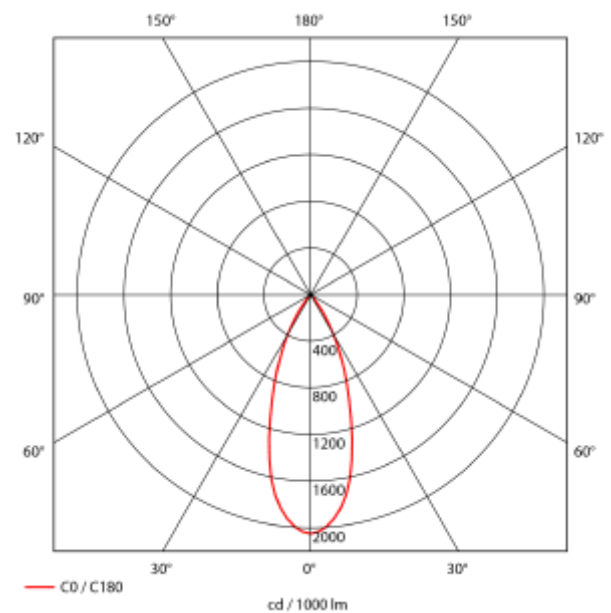

### SPECIFICATIONS

Lightsource Type:	LED (built in)
System Power [W]:	27W
CCT (Color Temperature):	4000K
CRI / Ra:	90
Lumen Output:	3450lm
Lumen LED (tc=25):	3750lm
Beam Angle:	40°
Lens (Diffuser):	Clear
Dimming:	None
System Voltage [V]:	230V 50Hz
Connection:	18i3 Quick connection
Mounting:	Recessed, Ceiling
Cut-out [mm]:	Ø140mm
Lifetime [h]:	L80B10: 100 000h
Lumen/W:	123lm/W
MacAdam (SDCM):	3
Color:	White
Length [mm]:	150mm
Height [mm]:	112mm
Width [mm]:	150mm
Weight [kg]:	0,95kg
To be recessed in insulation:	Not applicable