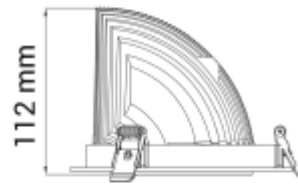

# Seta Mini

 140mm

SPECIFICATIONS	
Lightsource Type:	LED (built in)
System Power [W]:	27W
CCT (Color Temperature):	Fresh Food
CRI / Ra:	80
Lumen LED (tc=25):	2300lm
Beam Angle:	20°
Lens (Diffuser):	Clear
Dimming:	None
System Voltage [V]:	230V 50Hz
Connection:	18i3 Quick connection
Mounting:	Recessed, Ceiling
Cut-out [mm]:	Ø140mm
Lifetime [h]:	L80B10: 100 000h
MacAdam (SDCM):	3
Color:	White
Length [mm]:	150mm
Height [mm]:	112mm
Width [mm]:	150mm
Weight [kg]:	0,95kg
To be recessed in insulation:	Not applicable

Seta Mini is a small and very flexible LED downlight offering great number of adjustment possibilities. The Seta Mini is supplied with a cable connector type 18i3- and can be delivered with a variety of connector options. The downlight is available in three different colors and with a wide range of reflectors. Rotatable 350° and tiltable 70°.