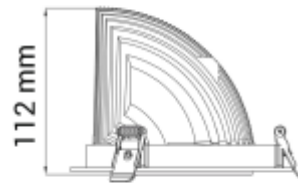

PRODUCT SHEET

Seta Mini

Art. no: 30326-7-30-2

Lighting Solutions

Seta Mini

 140mm

SPECIFICATIONS

Lightsource Type:	LED (built in)
System Power [W]:	27W
CCT (Color Temperature):	Fresh Food
CRI / Ra:	80
Lumen LED (tc=25):	2300lm
Beam Angle:	30°
Lens (Diffuser):	Clear
Dimming:	None
System Voltage [V]:	230V 50Hz
Connection:	18i3 Quick connection
Mounting:	Recessed, Ceiling
Cut-out [mm]:	Ø140mm
Lifetime [h]:	L80B10: 100 000h
MacAdam (SDCM):	3
Color:	Black
Length [mm]:	150mm
Height [mm]:	112mm
Width [mm]:	150mm
Weight [kg]:	0,95kg
To be recessed in insulation:	Not applicable

Seta Mini is a small and very flexible LED downlight offering great number of adjustment possibilities. The Seta Mini is supplied with a cable connector type 18i3- and can be delivered with a variety of connector options. The downlight is available in three different colors and with a wide range of reflectors. Rotatable 350° and tiltable 70°.