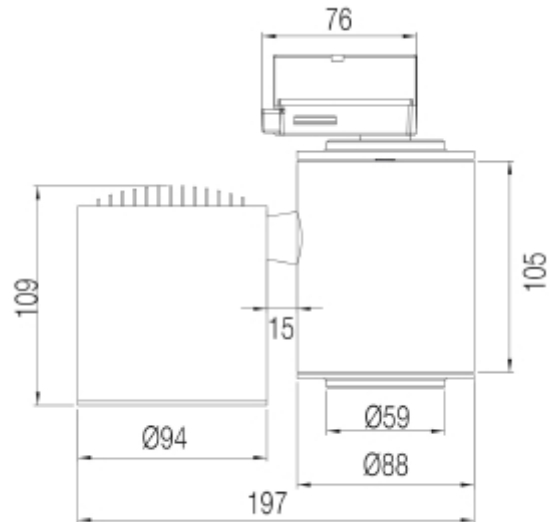

PRODUCT SHEET

Tube

Art. no: 30852-20-3

Lighting Solutions

Tube

SPECIFICATIONS	
Lightsource Type:	LED (built in)
System Power [W]:	31W
CCT (Color Temperature):	2700K
CRI / Ra:	80
Beam Angle:	20
Lens (Diffuser):	Clear
Dimming:	None
System Voltage [V]:	230V 50Hz
Connection:	Track 3-Circuit
Mounting:	Track
Lifetime [h]:	L80B50: 50 000h
Color:	White
Height [mm]:	197mm
Width [mm]:	94mm