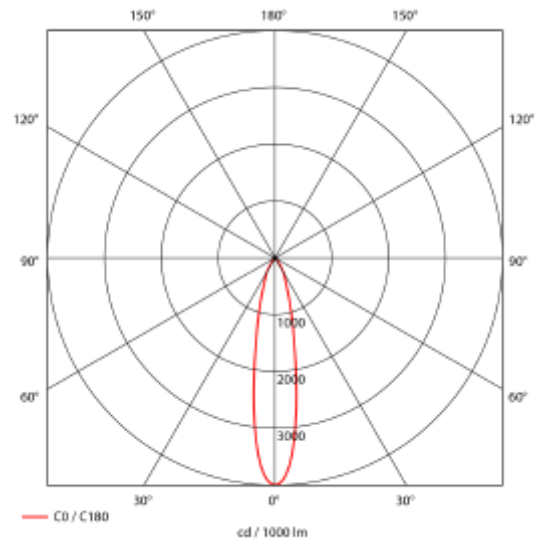

PRODUCT SHEET

Tube

Art. no: 30852-20-3

Lighting Solutions

Tube

SPECIFICATIONS	
Lightsource Type:	LED (built in)
System Power [W]:	31W
CCT (Color Temperature):	2700K
CRI / Ra:	80
Beam Angle:	20
Lens (Diffuser):	Clear
Dimming:	None
System Voltage [V]:	230V 50Hz
Connection:	Track 3-Circuit
Mounting:	Track
Lifetime [h]:	L80B50: 50 000h
Color:	White
Height [mm]:	197mm
Width [mm]:	94mm

The Tube with its very modern design has rapidly become a favorite amongst designers. This model has a high efficiency reflector producing a lot of light at a very modest level of power consumption. The Tube is very flexible and offers great possibilities for true designers light in stores.