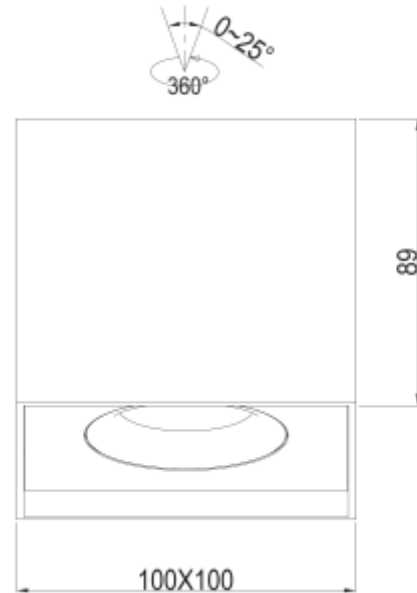

PRODUCT SHEET

Tigrus 360° Surface

Art. no: 30927-36-2

Lighting Solutions

Tigrus 360° Surface

SPECIFICATIONS

System Power [W]:	7W
CCT (Color Temperature):	2700K
CRI / Ra:	95
Lumen LED (tc=25):	550lm
Beam Angle:	36°
Lens (Diffuser):	Clear
Dimming:	Phase-Cut
Flickerfree:	Yes
System Voltage [V]:	230V 50Hz
Connection:	QuickConnect
Mounting:	Surface, Ceiling
MacAdam (SDCM):	3
Color:	Black
To be recessed in insulation:	Yes, recessed in insulation