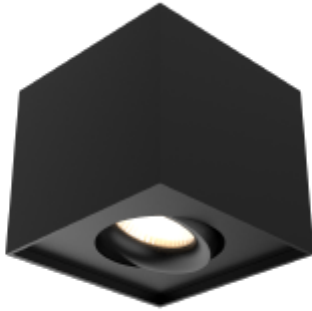

PRODUCT SHEET

Tigrus 360° Surface

Art. no: 30927-36-2

Lighting Solutions

Tigrus 360° Surface

SPECIFICATIONS

System Power [W]:	7W
CCT (Color Temperature):	2700K
CRI / Ra:	95
Lumen LED (tc=25):	550lm
Beam Angle:	36°
Lens (Diffuser):	Clear
Dimming:	Phase-Cut
Flickerfree:	Yes
System Voltage [V]:	230V 50Hz
Connection:	QuickConnect
Mounting:	Surface, Ceiling
MacAdam (SDCM):	3
Color:	Black
To be recessed in insulation:	Yes, recessed in insulation