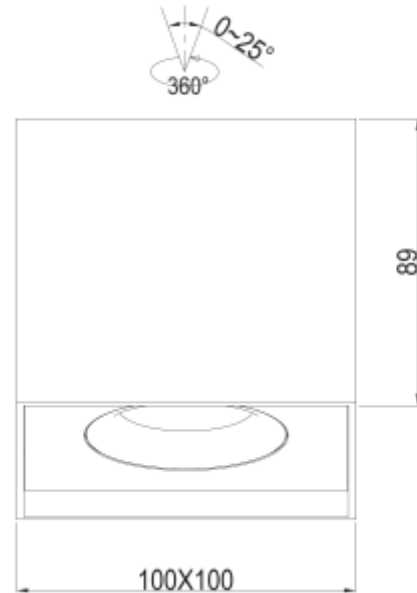

PRODUCT SHEET

Tigrus 360° Surface

Art. no: 30927-36-3

Lighting Solutions

Tigrus 360° Surface

SPECIFICATIONS

System Power [W]:	7W
CCT (Color Temperature):	2700K
CRI / Ra:	95
Lumen LED (tc=25):	550lm
Beam Angle:	36°
Lens (Diffuser):	Clear
Dimming:	Phase-Cut
Flickerfree:	Yes
System Voltage [V]:	230V 50Hz
Connection:	QuickConnect
Mounting:	Surface, Ceiling
MacAdam (SDCM):	3
Color:	White
To be recessed in insulation:	Yes, recessed in insulation