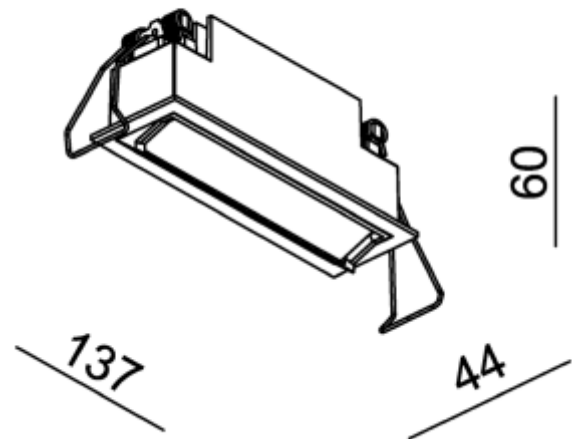

# Cold 5 Wallwash

130x37mm

### SPECIFICATIONS

System Power [W]:	2x5W
CCT (Color Temperature):	2700K
CRI / Ra:	90
Lumen Output:	831lm
Lumen LED (tc=25):	1050lm
Beam Angle:	30
Lens (Diffuser):	None
Dimming:	Depending on Driver
System Voltage [V]:	230V 50Hz
Connection:	Depending on driver
Mounting:	Recessed, Ceiling
Cut-out [mm]:	130x37mm
Lumen/W:	77lm/W
Color:	Black
Length [mm]:	137mm
Height [mm]:	60mm
Width [mm]:	44mm
Weight [kg]:	0,32kg
To be recessed in insulation:	No