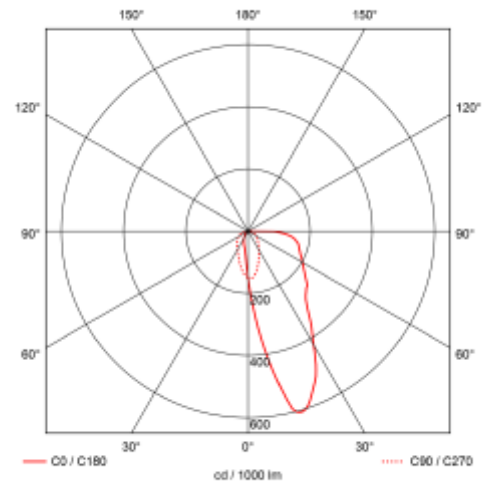

# Cold 5 Wallwash

130x37mm

### SPECIFICATIONS

System Power [W]:	2x5W
CCT (Color Temperature):	2700K
CRI / Ra:	90
Lumen Output:	831lm
Lumen LED (tc=25):	1050lm
Beam Angle:	30
Lens (Diffuser):	None
Dimming:	Depending on Driver
System Voltage [V]:	230V 50Hz
Connection:	Depending on driver
Mounting:	Recessed, Ceiling
Cut-out [mm]:	130x37mm
Lumen/W:	77lm/W
Color:	Black
Length [mm]:	137mm
Height [mm]:	60mm
Width [mm]:	44mm
Weight [kg]:	0,32kg
To be recessed in insulation:	No