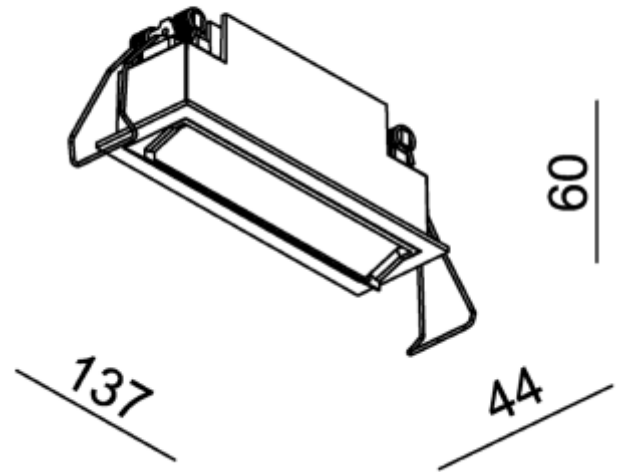

## FDV SPEC SHEET

Cold 5 Wallwash  
Art. no: 3104-30-3

Lighting Solutions

 130x37mm

### LIGHT TECHNICAL

Lumen Output:	831
Lumen LED (tc=25):	1050
Beam Angle:	30
CCT (Color Temperature):	2700
CRI / Ra:	90
Color Code:	927
Lens (Diffuser):	None

### MOUNTING / CONNECTION

Connection:	Depending on driver
Cut-out [mm]:	130x37
Mounting:	Recessed, Ceiling

### PRODUCT

To be recessed in insulation:	No
Ingress Protection:	IP43
Color:	White
Length [mm]:	137
Height [mm]:	60
Width [mm]:	44
Weight [kg]:	0,32