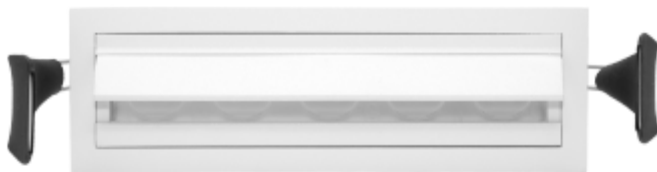

## PRODUCT SHEET

Cold 5 Wallwash  
Art. no: 3104-30-3

Lighting Solutions

# Cold 5 Wallwash

130x37mm

SPECIFICATIONS	
System Power [W]:	2x5W
CCT (Color Temperature):	2700K
CRI / Ra:	90
Lumen Output:	831lm
Lumen LED (tc=25):	1050lm
Beam Angle:	30
Lens (Diffuser):	None
Dimming:	Depending on Driver
System Voltage [V]:	230V 50Hz
Connection:	Depending on driver
Mounting:	Recessed, Ceiling
Cut-out [mm]:	130x37mm
Lumen/W:	77lm/W
Color:	White
Length [mm]:	137mm
Height [mm]:	60mm
Width [mm]:	44mm
Weight [kg]:	0,32kg
To be recessed in insulation:	No

Wall Wash edition of the popular Cold -series. Cold Wall Wash gives a nice and warm spread of the light. Driver is not included. Please see accessories for recommended drivers.