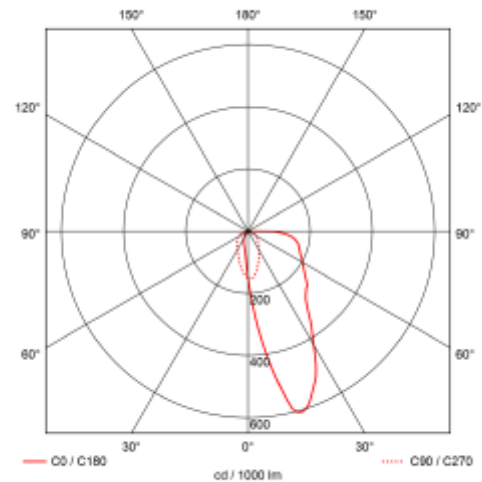

# Cold 5 Wallwash

130x37mm

SPECIFICATIONS	
System Power [W]:	2x5W
CCT (Color Temperature):	2700K
CRI / Ra:	90
Lumen Output:	831lm
Lumen LED (tc=25):	1050lm
Beam Angle:	30
Lens (Diffuser):	None
Dimming:	Depending on Driver
System Voltage [V]:	230V 50Hz
Connection:	Depending on driver
Mounting:	Recessed, Ceiling
Cut-out [mm]:	130x37mm
Lumen/W:	77lm/W
Color:	White
Length [mm]:	137mm
Height [mm]:	60mm
Width [mm]:	44mm
Weight [kg]:	0,32kg
To be recessed in insulation:	No