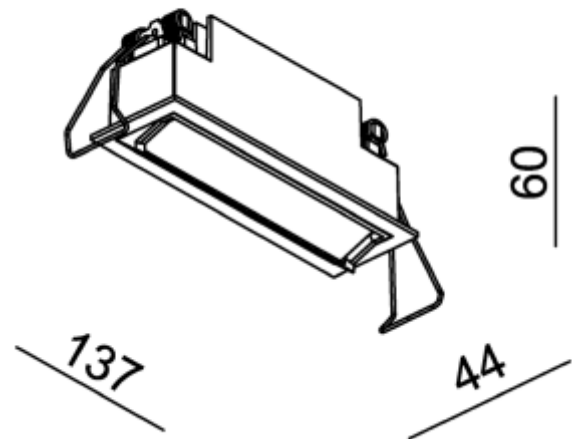

# Cold 5 Wallwash

130x37mm

SPECIFICATIONS	
System Power [W]:	2x5W
CCT (Color Temperature):	2700K
CRI / Ra:	90
Lumen Output:	831lm
Lumen LED (tc=25):	1050lm
Beam Angle:	30
Lens (Diffuser):	None
Dimming:	Depending on Driver
System Voltage [V]:	230V 50Hz
Connection:	Depending on driver
Mounting:	Recessed, Ceiling
Cut-out [mm]:	130x37mm
Lumen/W:	77lm/W
Color:	White
Length [mm]:	137mm
Height [mm]:	60mm
Width [mm]:	44mm
Weight [kg]:	0,32kg
To be recessed in insulation:	No