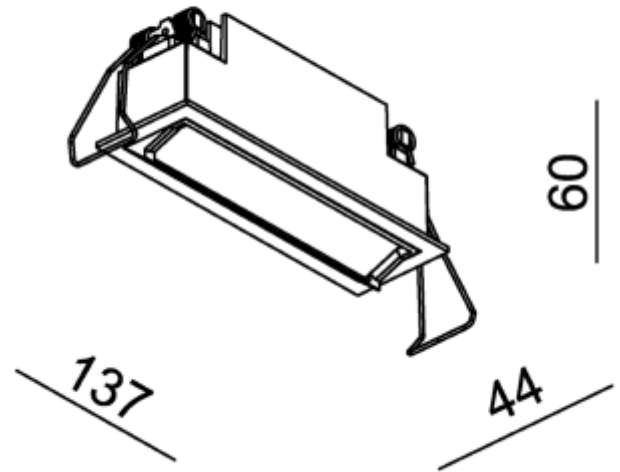

## FDV SPEC SHEET

Cold 5 Wallwash  
Art. no: 3105-30-2

Lighting Solutions

 130x37mm

# Cold 5 Wallwash

Art. no: 3105-30-2

| LIGHT TECHNICAL          |      |
|--------------------------|------|
| Lumen Output:            | 1065 |
| Lumen LED (tc=25):       | 1150 |
| Beam Angle:              | 30   |
| CCT (Color Temperature): | 3000 |
| CRI / Ra:                | 90   |
| Color Code:              | 930  |
| Lens (Diffuser):         | None |

| MOUNTING / CONNECTION |                     |
|-----------------------|---------------------|
| Connection:           | Depending on driver |
| Cut-out [mm]:         | 130x37              |
| Mounting:             | Recessed, Ceiling   |

### PRODUCT

|                               |       |
|-------------------------------|-------|
| To be recessed in insulation: | No    |
| Ingress Protection:           | IP43  |
| Color:                        | Black |
| Length [mm]:                  | 137   |
| Height [mm]:                  | 60    |
| Width [mm]:                   | 44    |
| Weight [kg]:                  | 0,32  |