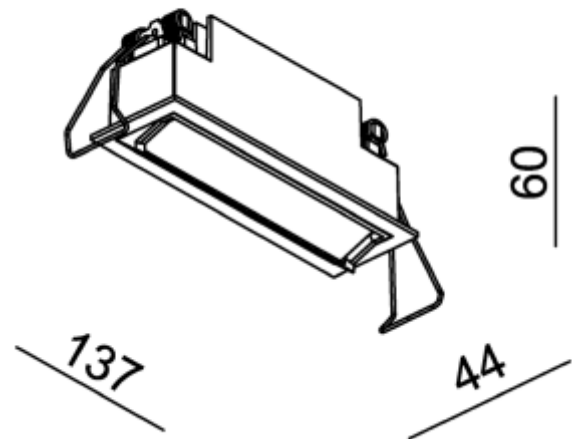

# Cold 5 Wallwash

130x37mm

### SPECIFICATIONS

System Power [W]:	2x5W
CCT (Color Temperature):	3000K
CRI / Ra:	90
Lumen Output:	1065lm
Lumen LED (tc=25):	1150lm
Beam Angle:	30
Lens (Diffuser):	None
Dimming:	Depending on Driver
System Voltage [V]:	230V 50Hz
Connection:	Depending on driver
Mounting:	Recessed, Ceiling
Cut-out [mm]:	130x37mm
Lumen/W:	97lm/W
Color:	Black
Length [mm]:	137mm
Height [mm]:	60mm
Width [mm]:	44mm
Weight [kg]:	0,32kg
To be recessed in insulation:	No