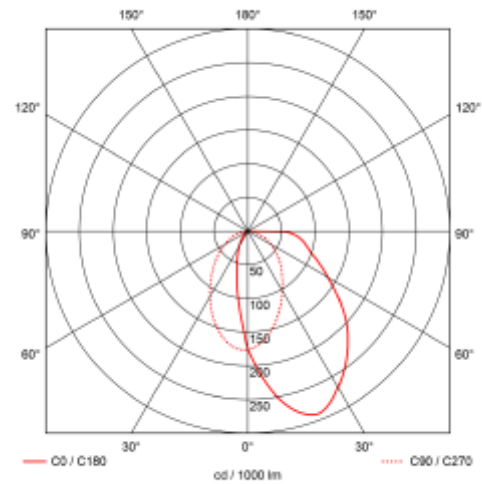

# Cold 5 Wallwash

130x37mm

### SPECIFICATIONS

System Power [W]:	2x5W
CCT (Color Temperature):	3000K
CRI / Ra:	90
Lumen Output:	1065lm
Lumen LED (tc=25):	1150lm
Beam Angle:	30
Lens (Diffuser):	None
Dimming:	Depending on Driver
System Voltage [V]:	230V 50Hz
Connection:	Depending on driver
Mounting:	Recessed, Ceiling
Cut-out [mm]:	130x37mm
Lumen/W:	97lm/W
Color:	Black
Length [mm]:	137mm
Height [mm]:	60mm
Width [mm]:	44mm
Weight [kg]:	0,32kg
To be recessed in insulation:	No