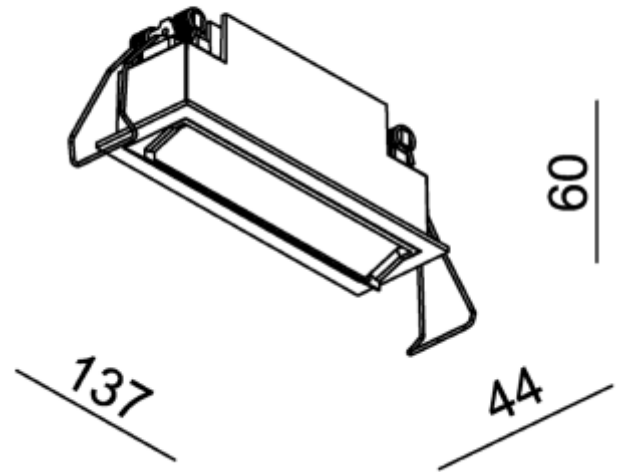

FDV SPEC SHEET

Cold 5 Wallwash
Art. no: 3105-30-3

Lighting Solutions

 130x37mm

Cold 5 Wallwash

Art. no: 3105-30-3

LIGHT TECHNICAL

Lumen Output:	1065
Lumen LED (tc=25):	1150
Beam Angle:	30
CCT (Color Temperature):	3000
CRI / Ra:	90
Color Code:	930
Lens (Diffuser):	None

MOUNTING / CONNECTION

Connection:	Depending on driver
Cut-out [mm]:	130x37
Mounting:	Recessed, Ceiling

ELECTRICAL DATA

Dimming:	Depending on Driver
System Power [W]:	2x5
System Voltage [V]:	230V 50Hz
Protection Class:	3
Socket / Cap-Base:	N/A
Voltage Forward Max [V]:	15

FDV SPEC SHEET

Cold 5 Wallwash
Art. no: 3105-30-3

Lighting Solutions

PRODUCT

To be recessed in insulation:	No
Ingress Protection:	IP43
Color:	White
Length [mm]:	137
Height [mm]:	60
Width [mm]:	44
Weight [kg]:	0,32