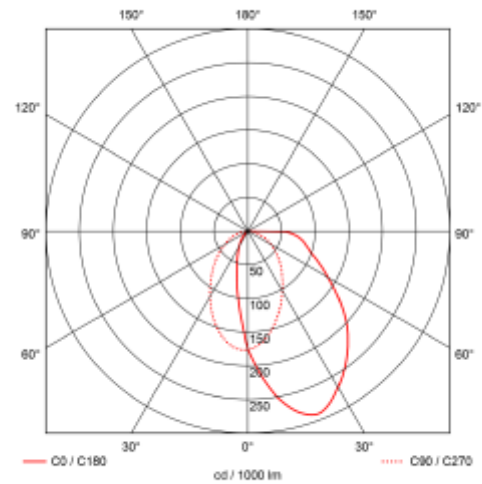

# Cold 5 Wallwash

130x37mm

SPECIFICATIONS	
System Power [W]:	2x5W
CCT (Color Temperature):	3000K
CRI / Ra:	90
Lumen Output:	1065lm
Lumen LED (tc=25):	1150lm
Beam Angle:	30
Lens (Diffuser):	None
Dimming:	Depending on Driver
System Voltage [V]:	230V 50Hz
Connection:	Depending on driver
Mounting:	Recessed, Ceiling
Cut-out [mm]:	130x37mm
Lumen/W:	97lm/W
Color:	White
Length [mm]:	137mm
Height [mm]:	60mm
Width [mm]:	44mm
Weight [kg]:	0,32kg
To be recessed in insulation:	No