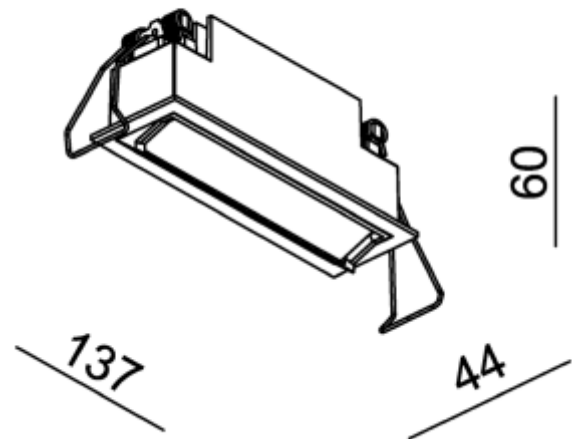

# Cold 5 Wallwash

130x37mm

SPECIFICATIONS	
System Power [W]:	2x5W
CCT (Color Temperature):	3000K
CRI / Ra:	90
Lumen Output:	1065lm
Lumen LED (tc=25):	1150lm
Beam Angle:	30
Lens (Diffuser):	None
Dimming:	Depending on Driver
System Voltage [V]:	230V 50Hz
Connection:	Depending on driver
Mounting:	Recessed, Ceiling
Cut-out [mm]:	130x37mm
Lumen/W:	97lm/W
Color:	White
Length [mm]:	137mm
Height [mm]:	60mm
Width [mm]:	44mm
Weight [kg]:	0,32kg
To be recessed in insulation:	No