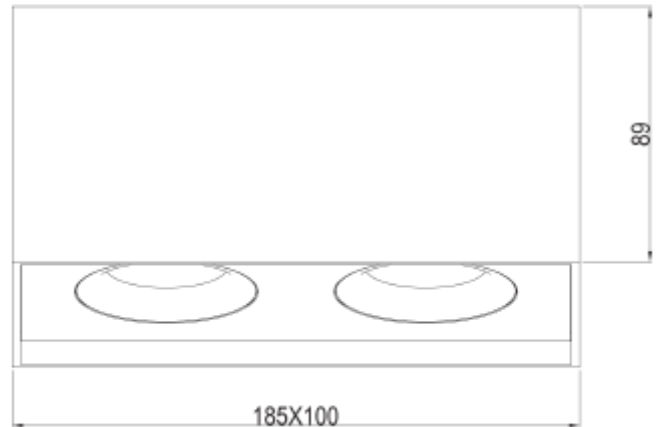

FDV SPEC SHEET
 Tigrus 360° Surface Double
 Art. no: 31927-36-2

Tigrus 360° Surface Double

Art. no: 31927-36-2

LIGHT TECHNICAL	
Lightsource Type:	LED (built in)
Lumen LED (tc=25):	1100
Beam Angle:	36°
CCT (Color Temperature):	2700
CRI / Ra:	95
MacAdam (SDCM):	3
Lens (Diffuser):	Clear
MOUNTING / CONNECTION	
Connection:	QuickConnect
Mounting:	Surface, Ceiling

FDV SPEC SHEET

Tigrus 360° Surface Double

Art. no: 31927-36-2

Lighting Solutions

PRODUCT

To be recessed in insulation:	Yes, recessed in insulation
Ingress Protection:	IP20
Impact Protection:	IK02
Color:	Black
Length [mm]:	185
Height [mm]:	89
Width [mm]:	100
Housing Material :	Aluminium
Housing Material :	Aluminium