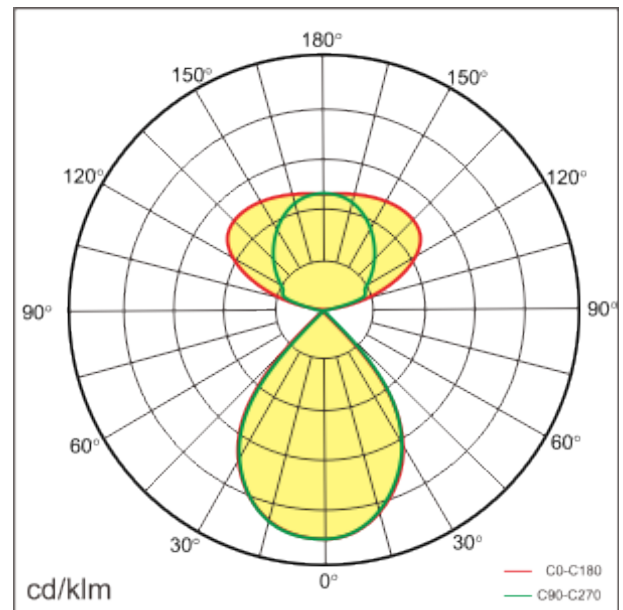

PRODUCT SHEET

Phoenix

Art. no: 3450-02-140-2-ddd

Lighting Solutions

Phoenix

SPECIFICATIONS

Lightsource Type:	LED (built in)
System Power [W]:	60W
CCT (Color Temperature):	3000K
CRI / Ra:	80
Lumen LED (tc=25):	6000lm
Beam Angle:	140° / 80°
Dimming:	DALI
System Voltage [V]:	230V 50Hz
Connection:	Cable 3m
Mounting:	Ceiling, Pendant
Lifetime [h]:	L80B10: 100 000h
Lumen/W:	100lm/W
UGR (<=):	10
MacAdam (SDCM):	3
Color:	Black
Length [mm]:	1288mm
Height [mm]:	76mm
Width [mm]:	48mm