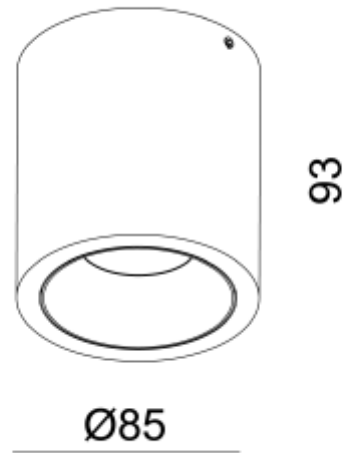

## PRODUCT SHEET

Kappa Round  
Art. no: 3520-48-2

Lighting Solutions

# Kappa Round

SPECIFICATIONS	
System Power [W]:	9,4W
CCT (Color Temperature):	2700K
CRI / Ra:	90
Lumen Output:	936lm
Lumen LED (tc=25):	950lm
Beam Angle:	48°
Lens (Diffuser):	Clear
Dimming:	Phase-Cut
System Voltage [V]:	230V 50Hz
Connection:	Terminal
Mounting:	Surface, Ceiling
MacAdam (SDCM):	3
Color:	Black
Height [mm]:	93mm
Width [mm]:	85mm
To be recessed in insulation:	Not applicable