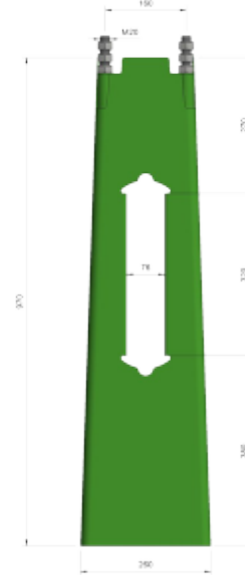

PRODUCT SHEET

Ørsta fundament H=1000, C/C=160

Art. no: 3520160C

Lighting Solutions

Ørsta fundament H=1000, C/C=160

SPECIFICATIONS