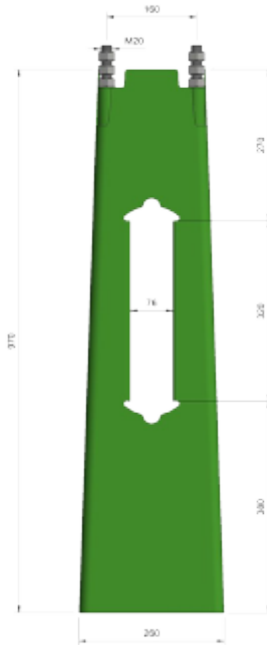

PRODUCT SHEET

Ørsta fundament H=1000, C/C=160

Art. no: 3520160C

Lighting Solutions

Ørsta fundament H=1000, C/C=160

SPECIFICATIONS