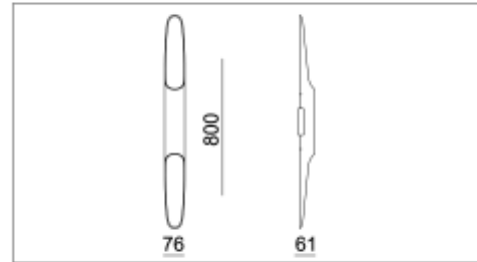

PRODUCT SHEET

Mirach 2x700lm 2x6W 927 WH/GD phasecut

Art. no: 3538-36

Lighting Solutions

Mirach 2x700lm 2x6W 927 WH/GD phasecut

SPECIFICATIONS

Lightsource Type:	LED (built in)
System Power [W]:	2X6W
CCT (Color Temperature):	2700K
CRI / Ra:	90
Lumen Output:	739lm
Lumen LED (tc=25):	2X700lm
Lens (Diffuser):	Clear
Dimming:	Phase-Cut
System Voltage [V]:	230V 50Hz
Connection:	Terminal
Mounting:	Surface, Wall
Lumen/W:	61lm/W
Color:	White/Gold
Length [mm]:	800mm
Height [mm]:	61mm
Width [mm]:	76mm
Weight [kg]:	1kg