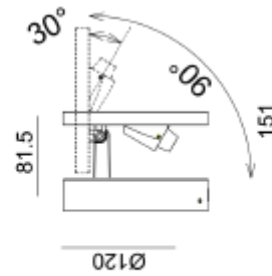

Algedi

Art. no: 3542-26

LIGHT TECHNICAL

Lightsource Type:	LED (built in)
Lumen Output:	331
Lumen LED (tc=25):	400
CCT (Color Temperature):	2700
CRI / Ra:	90
Color Code:	927
Lens (Diffuser):	Clear

MOUNTING / CONNECTION

Connection:	Terminal
Mounting:	Surface, Wall

PRODUCT

Ingress Protection:	IP40
Color:	Black/Gold
Height [mm]:	81,5
Width [mm]:	120

ELECTRICAL DATA

Dimming:	None
System Power [W]:	6,5
System Voltage [V]:	230V 50Hz
Protection Class:	1
Socket / Cap-Base:	N/A
Current Output [mA]:	700