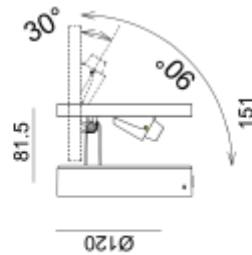

PRODUCT SHEET

Algedi

Art. no: 3542-26

Lighting Solutions

Algedi

SPECIFICATIONS	
Lightsource Type:	LED (built in)
System Power [W]:	6,5W
CCT (Color Temperature):	2700K
CRI / Ra:	90
Lumen Output:	331lm
Lumen LED (tc=25):	400lm
Lens (Diffuser):	Clear
Dimming:	None
System Voltage [V]:	230V 50Hz
Connection:	Terminal
Mounting:	Surface, Wall
Lumen/W:	53lm/W
Color:	Black/Gold
Height [mm]:	81,5mm
Width [mm]:	120mm

Algedi are 350° rotatable and can be adjusted 90° upwards. Touch button for dim.