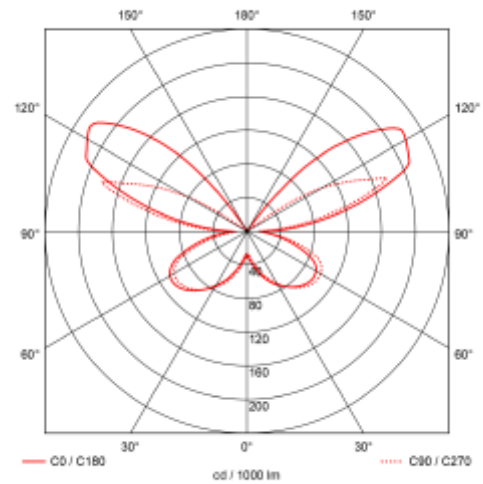

PRODUCT SHEET

Algedi

Art. no: 3542-26

Lighting Solutions

Algedi

SPECIFICATIONS	
Lightsource Type:	LED (built in)
System Power [W]:	6,5W
CCT (Color Temperature):	2700K
CRI / Ra:	90
Lumen Output:	331lm
Lumen LED (tc=25):	400lm
Lens (Diffuser):	Clear
Dimming:	None
System Voltage [V]:	230V 50Hz
Connection:	Terminal
Mounting:	Surface, Wall
Lumen/W:	53lm/W
Color:	Black/Gold
Height [mm]:	81,5mm
Width [mm]:	120mm

Algedi are 350° rotatable and can be adjusted 90° upwards. Touch button for dim.