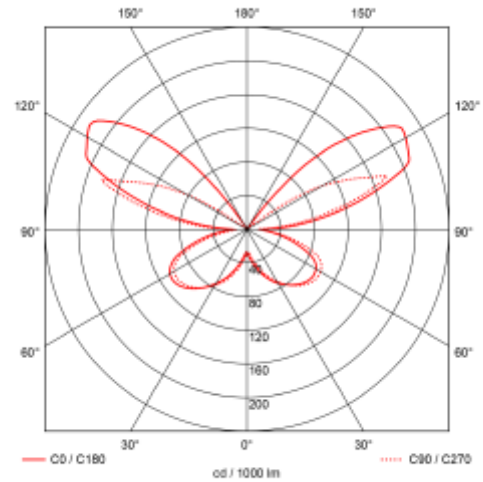

PRODUCT SHEET

Algedi

Art. no: 3542-3

Lighting Solutions

Algedi

SPECIFICATIONS

Lightsource Type:	LED (built in)
System Power [W]:	6,5W
CCT (Color Temperature):	2700K
CRI / Ra:	90
Lumen Output:	331lm
Lumen LED (tc=25):	400lm
Beam Angle:	30°
Lens (Diffuser):	Clear
Dimming:	None
System Voltage [V]:	230V 50Hz
Connection:	Terminal
Mounting:	Surface, Wall
Lumen/W:	53lm/W
Color:	White
Height [mm]:	81,5mm
Width [mm]:	120mm

Algedi are 350° rotatable and can be adjusted 90° upwards. Touch button for dim.