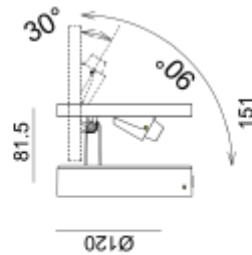

PRODUCT SHEET

Algedi

Art. no: 3542-3

Lighting Solutions

Algedi

SPECIFICATIONS

Lightsource Type:	LED (built in)
System Power [W]:	6,5W
CCT (Color Temperature):	2700K
CRI / Ra:	90
Lumen Output:	331lm
Lumen LED (tc=25):	400lm
Beam Angle:	30°
Lens (Diffuser):	Clear
Dimming:	None
System Voltage [V]:	230V 50Hz
Connection:	Terminal
Mounting:	Surface, Wall
Lumen/W:	53lm/W
Color:	White
Height [mm]:	81,5mm
Width [mm]:	120mm

Algedi are 350° rotatable and can be adjusted 90° upwards. Touch button for dim.