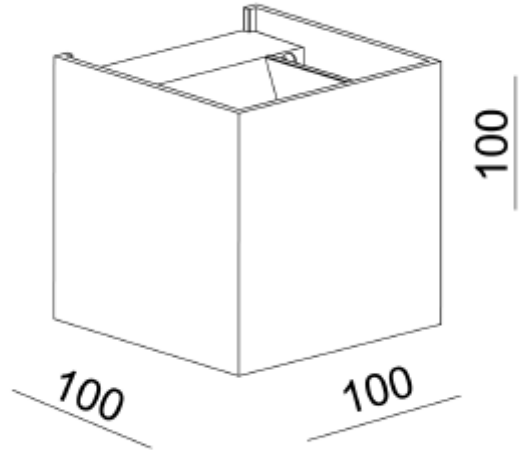

FDV SPEC SHEET

Duhr Square
Art. no: 3546-26

Lighting Solutions

Duhr Square

Art. no: 3546-26

LIGHT TECHNICAL

Lightsource Type:	LED (built in)
Lumen LED (tc=25):	2x400
CCT (Color Temperature):	2700
CRI / Ra:	90
Color Code:	927
Lens (Diffuser):	None

MOUNTING / CONNECTION

Connection:	Terminal
Mounting:	Surface, Wall

PRODUCT

Ingress Protection:	IP54
Color:	Black/Gold
Length [mm]:	100
Height [mm]:	100
Width [mm]:	100
Weight [kg]:	0,9

ELECTRICAL DATA

Dimming:	Phase-Cut
System Power [W]:	2x4,6
System Voltage [V]:	230V 50Hz
Protection Class:	1
Socket / Cap-Base:	N/A
Current Output [mA]:	500