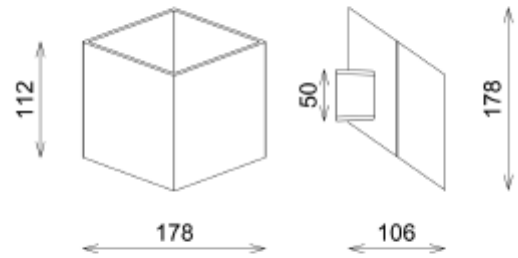

FDV SPEC SHEET

Kepler

Art. no: 3548-26

Lighting Solutions

Kepler

Art. no: 3548-26

LIGHT TECHNICAL

Lumen Output:	861
Lumen LED (tc=25):	2x550
CCT (Color Temperature):	2700
CRI / Ra:	90
Color Code:	927

MOUNTING / CONNECTION

Connection:	Terminal
Mounting:	Surface, Wall

PRODUCT

Ingress Protection:	IP43
Color:	Black/Gold
Length [mm]:	178
Height [mm]:	178
Width [mm]:	102
Weight [kg]:	0,8

ELECTRICAL DATA

Dimming:	Phase-Cut
System Power [W]:	2x6
System Voltage [V]:	230V 50Hz
Protection Class:	1
Current Output [mA]:	350