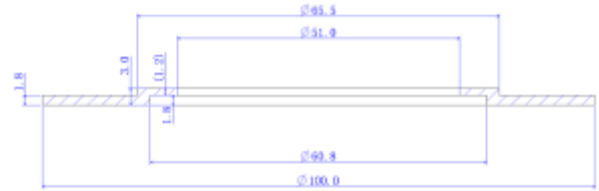

PRODUCT SHEET

Tania Mini Basic Rehab Ring Ø66-86mm BK

Art. no: 3560-2

Lighting Solutions

Tania Mini Basic Rehab Ring Ø66-86mm BK

Black rehab ring for Tania Mini Basic. To be used in existing hole for Ø66-100mm.

SPECIFICATIONS

Cut-out [mm]:	Ø66-100mmmm
Color:	Black
Height:	1,8mm
Diameter [mm]:	100mm