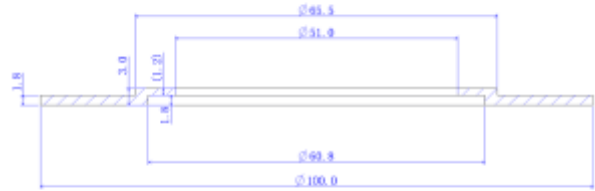

## PRODUCT SHEET

Tania Mini Basic Rehab Ring Ø66-100mm WH  
Art. no: 3560-3

*Lighting Solutions*

# Tania Mini Basic Rehab Ring Ø66-100mm WH

White rehab ring for Tania Mini Basic. To be used in existing hole for Ø66-100mm.

### SPECIFICATIONS

Cut-out [mm]:	Ø66-100mmmm
Color:	White
Height:	1,8mm
Diameter [mm]:	100mm