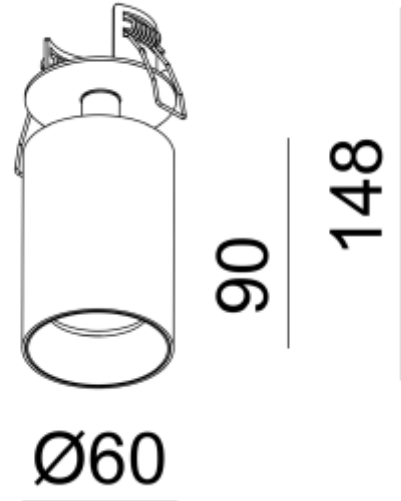

PRODUCT SHEET

Tania Mini Basic
Art. no: 3561-3-18-2

Lighting Solutions

Tania Mini Basic

51mm

Tania Basic is a recessed spotlight that can be tilted and rotated. Available in white and black color. Gold frontring can be bought separately.

SPECIFICATIONS

Lightsource Type:	LED (built in)
System Power [W]:	14,5W
CCT (Color Temperature):	2700K
CRI / Ra:	90
Lumen Output:	1050lm
Lumen LED (tc=25):	1550lm
Beam Angle:	18°
Lens (Diffuser):	Clear
Dimming:	Phase-Cut
Flickerfree:	Yes
System Voltage [V]:	230V 50Hz
Connection:	Terminal
Mounting:	Recessed, Ceiling
Cut-out [mm]:	Ø51mm
Lifetime [h]:	L80B10: 55 000h
Color:	Black
Length [mm]:	90mm
Diameter [mm]:	60mm
To be recessed in insulation:	Not applicable