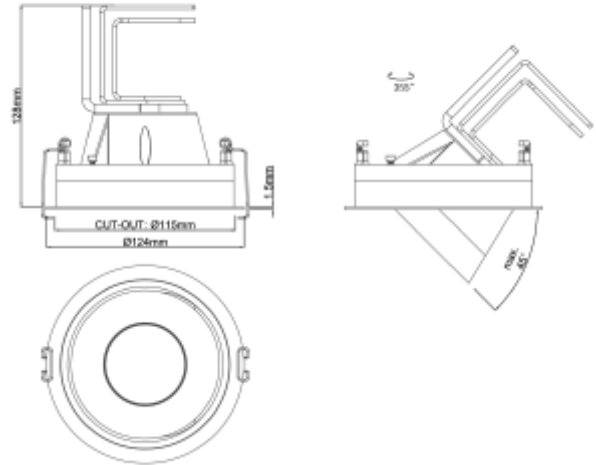

PRODUCT SHEET

Sophia

Art. no: 3570-22-2

Lighting Solutions

Sophia

 115mm

SPECIFICATIONS

Lightsource Type: LED (built in)

System Power [W]: 20W

CCT (Color Temperature): 3000K

CRI / Ra: 90

Lumen Output: 1650lm

Lumen LED (tc=25): 2100lm

Beam Angle: 22°

Lens (Diffuser): Clear

Dimming: Depending on Driver

System Voltage [V]: 230V 50Hz

Connection: Depending on driver

Mounting: Recessed, Ceiling

Cut-out [mm]: Ø115mm

UGR (<=): 10

Color: Black

Height [mm]: 126mm

Width [mm]: 125mm

Weight [kg]: 0,6kg

To be recessed in insulation: No

Sophia is an elegant and useable downlight that can rotate 355° and tilt 32°. Available with CRI90 or CRI97. Driver is not included. Please see accessories for more information about recommended driver.