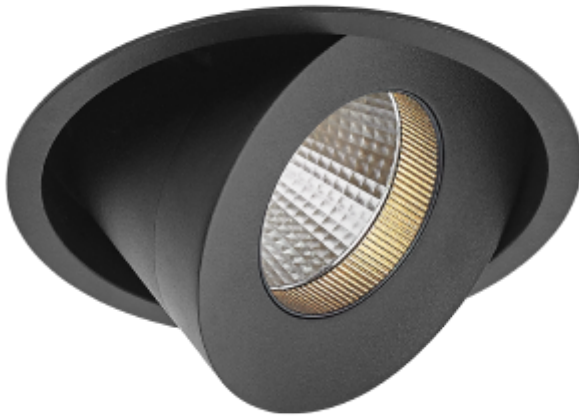

PRODUCT SHEET

Sophia

Art. no: 3570-22-2

Lighting Solutions

Sophia

 115mm

SPECIFICATIONS

Lightsource Type: LED (built in)

System Power [W]: 20W

CCT (Color Temperature): 3000K

CRI / Ra: 90

Lumen Output: 1650lm

Lumen LED (tc=25): 2100lm

Beam Angle: 22°

Lens (Diffuser): Clear

Dimming: Depending on Driver

System Voltage [V]: 230V 50Hz

Connection: Depending on driver

Mounting: Recessed, Ceiling

Cut-out [mm]: Ø115mm

UGR (<=): 10

Color: Black

Height [mm]: 126mm

Width [mm]: 125mm

Weight [kg]: 0,6kg

To be recessed in insulation: No

Sophia is an elegant and useable downlight that can rotate 355° and tilt 32°. Available with CRI90 or CRI97. Driver is not included. Please see accessories for more information about recommended driver.