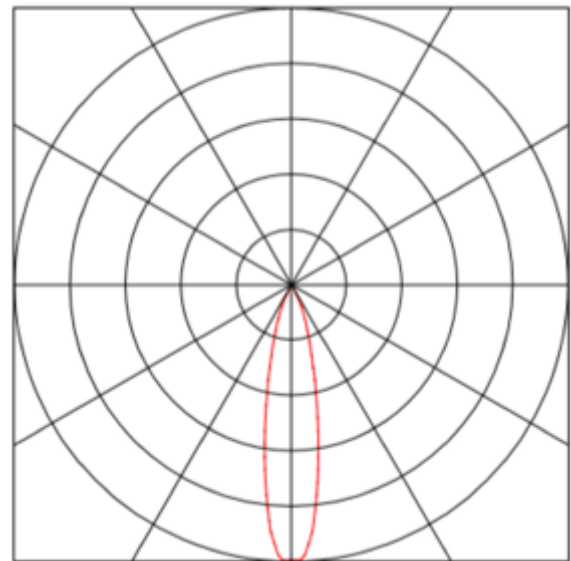

System Voltage [V]: 230V 50Hz

Connection: Depending on driver

Mounting: Recessed, Ceiling

Cut-out [mm]: Ø115mm

UGR (<=): 10

Color: Black

Height [mm]: 126mm

Width [mm]: 125mm

Weight [kg]: 0,6kg

To be recessed in insulation: No

Sophia is an elegant and useable downlight that can rotate 355° and tilt 32°. Available with CRI90 or CRI97. Driver is not included. Please see accessories for more information about recommended driver.