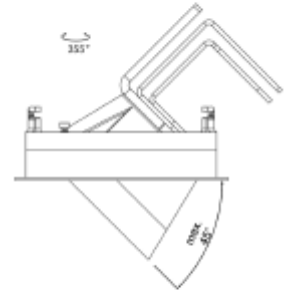

FDV SPEC SHEET

Sophia

Art. no: 3570-36-2

Lighting Solutions

115mm

Sophia

Art. no: 3570-36-2

LIGHT TECHNICAL

Lightsource Type:	LED (built in)
Lumen Output:	1800
Lumen LED (tc=25):	2100
Beam Angle:	36°
CCT (Color Temperature):	3000
CRI / Ra:	90
Color Code:	930
Lens (Diffuser):	Clear

MOUNTING / CONNECTION

Connection:	Depending on driver
Cut-out [mm]:	Ø115
Mounting:	Recessed, Ceiling