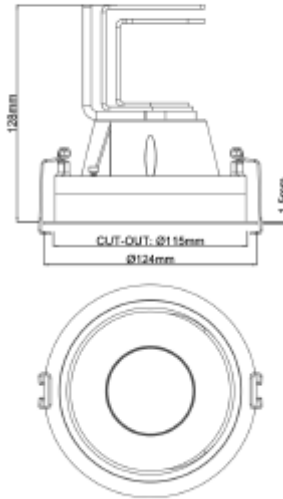

FDV SPEC SHEET

Sophia

Art. no: 3570-36-2

Lighting Solutions

115mm

Sophia

Art. no: 3570-36-2

LIGHT TECHNICAL

Lightsource Type:	LED (built in)
Lumen Output:	1800
Lumen LED (tc=25):	2100
Beam Angle:	36°
CCT (Color Temperature):	3000
CRI / Ra:	90
Color Code:	930
Lens (Diffuser):	Clear

MOUNTING / CONNECTION

Connection:	Depending on driver
Cut-out [mm]:	Ø115
Mounting:	Recessed, Ceiling

FDV SPEC SHEET

Sophia

Art. no: 3570-36-2

Lighting Solutions

PRODUCT

To be recessed in insulation:	No
Ingress Protection:	IP43
Color:	Black
Height [mm]:	126
Width [mm]:	125
Weight [kg]:	0,6