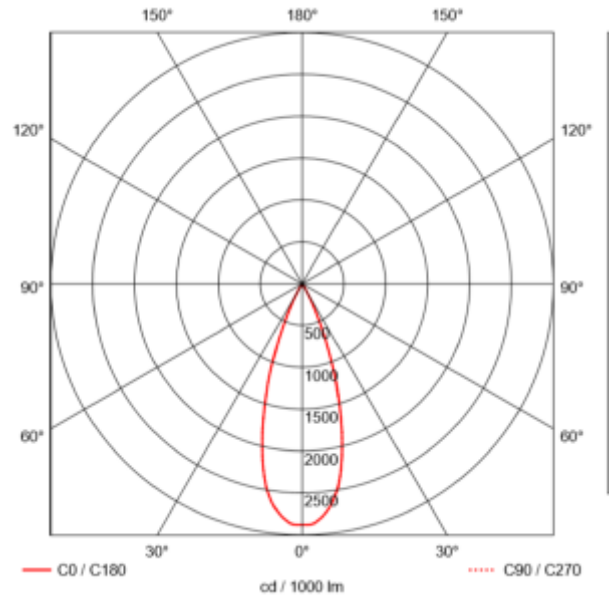

PRODUCT SHEET

Sophia

Art. no: 3571-36-3

Lighting Solutions

Sophia

Sophia is an elegant and useable downlight that can rotate 355° and tilt 32°. Available with CRI90 or CRI97. Driver is not included. Please see accessories for more information about recommended driver.

SPECIFICATIONS

Lightsource Type:	LED (built in)
System Power [W]:	20W
CCT (Color Temperature):	3000K
CRI / Ra:	97
Lumen Output:	1550lm
Lumen LED (tc=25):	1900lm
Beam Angle:	36°
Lens (Diffuser):	Clear
Dimming:	Depending on Driver
System Voltage [V]:	230V 50Hz
Connection:	Depending on driver
Mounting:	Recessed, Ceiling
Cut-out [mm]:	Ø115mm
UGR (<=):	10
Color:	White
Height [mm]:	126mm
Width [mm]:	125mm
Weight [kg]:	0,6kg
To be recessed in insulation:	No