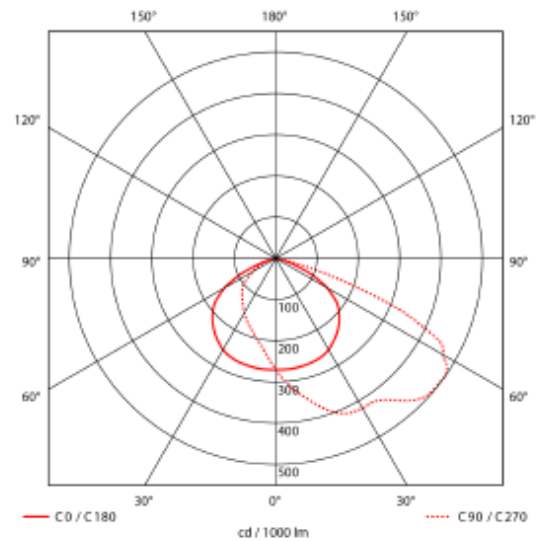

PRODUCT SHEET

Iota

Art. no: 3586-03-120-2

Lighting Solutions

Iota

SPECIFICATIONS	
Lightsource Type:	LED (built in)
System Power [W]:	50W
CCT (Color Temperature):	4000K
CRI / Ra:	70
Lumen Output:	6900lm
Lumen LED (tc=25):	7000lm
Lens (Diffuser):	Clear
Dimming:	None
System Voltage [V]:	230V 50Hz
Connection:	Cable 1m
Mounting:	Wall
Lifetime [h]:	L80B10: 100 000h
Lumen/W:	133lm/W
MacAdam (SDCM):	5
Color:	Black
Length [mm]:	314mm
Height [mm]:	240mm
Width [mm]:	63mm
Weight [kg]:	2,6kg

Iota is a cost-effective flood light delivered in five different sizes (50W-100W-150W-200W-300W). Iota has a professional asymmetrical optics for multiple indoor and outdoor applications. The flood light has an external vent to avoid internal fogging and frosting. Pole mounting and protective wire mesh can be bought separately.