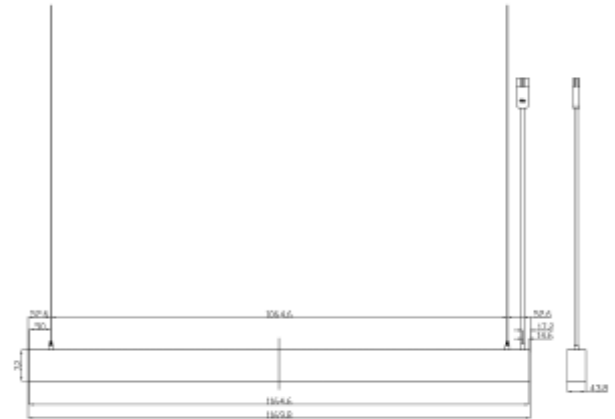

## PRODUCT SHEET

Benu Office DALI

Art. no: 3730-110-2-ddd

Lighting Solutions

# Benu Office DALI

Benu is a linear LED luminaire with up- and down light for pending down in indoor areas. UGR19 and DALI2. 18i5 connection, 1500mm transparent wire and T-profile bracket are included.

### SPECIFICATIONS

Lightsource Type:	LED (built in)
System Power [W]:	50W
CCT (Color Temperature):	3000K
CRI / Ra:	80
Lumen Output:	6520lm
Lumen LED (tc=25):	7200lm
Beam Angle:	110° / 75°
Lens (Diffuser):	Prismatic
Dimming:	DALI2
Flickerfree:	Yes
System Voltage [V]:	230V 50Hz
Connection:	18i5 Quick connection
Mounting:	Suspended, Ceiling, Pendant
Lifetime [h]:	L80B10: 100 000h
Lumen/W:	128lm/W
UGR (<=):	19
MacAdam (SDCM):	3
Color:	Black
Length [mm]:	1170mm
Height [mm]:	76mm
Width [mm]:	43,8mm
Weight [kg]:	2,5kg