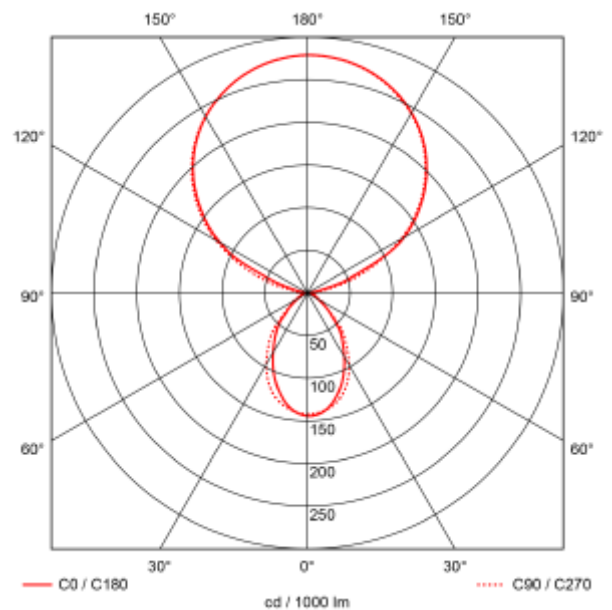

PRODUCT SHEET

Benu Office Pullswitch

Art. no: 3730-110-3

Lighting Solutions

Benu Office Pullswitch

SPECIFICATIONS

Lightsource Type:	LED (built in)
System Power [W]:	50W
CCT (Color Temperature):	3000K
CRI / Ra:	80
Lumen Output:	6520lm
Lumen LED (tc=25):	7200lm
Beam Angle:	110° / 75°
Lens (Diffuser):	Micropris.
Dimming:	Pull Dim
Flickerfree:	Yes
System Voltage [V]:	230V 50Hz
Connection:	18i3 Quick connection
Mounting:	Suspended, Ceiling, Pendant
Lifetime [h]:	L80B10: 100 000h
Lumen/W:	128lm/W
UGR (<=):	19
MacAdam (SDCM):	3
Color:	White
Length [mm]:	1205mm
Height [mm]:	76mm
Width [mm]:	43,8mm
Weight [kg]:	2,5kg

Benu is a linear LED luminaire with up- and down light for pending down in indoor areas. UGR19 and dimmable by pulling the rope. 18i3 connection, 1500mm wire and t-profile bracket are included.