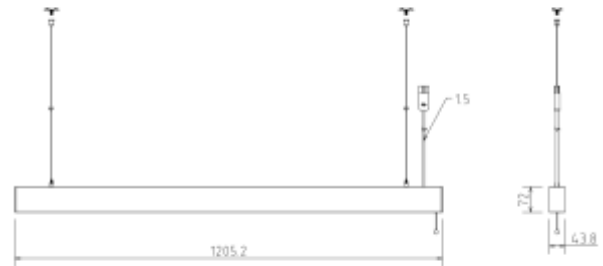

PRODUCT SHEET

Benu Office Pullswitch

Art. no: 3730-110-3

Lighting Solutions

Benu Office Pullswitch

SPECIFICATIONS

Lightsource Type:	LED (built in)
System Power [W]:	50W
CCT (Color Temperature):	3000K
CRI / Ra:	80
Lumen Output:	6520lm
Lumen LED (tc=25):	7200lm
Beam Angle:	110° / 75°
Lens (Diffuser):	Micropris.
Dimming:	Pull Dim
Flickerfree:	Yes
System Voltage [V]:	230V 50Hz
Connection:	18i3 Quick connection
Mounting:	Suspended, Ceiling, Pendant
Lifetime [h]:	L80B10: 100 000h
Lumen/W:	128lm/W
UGR (<=):	19
MacAdam (SDCM):	3
Color:	White
Length [mm]:	1205mm
Height [mm]:	76mm
Width [mm]:	43,8mm
Weight [kg]:	2,5kg

Benu is a linear LED luminaire with up- and down light for pending down in indoor areas. UGR19 and dimmable by pulling the rope. 18i3 connection, 1500mm wire and t-profile bracket are included.