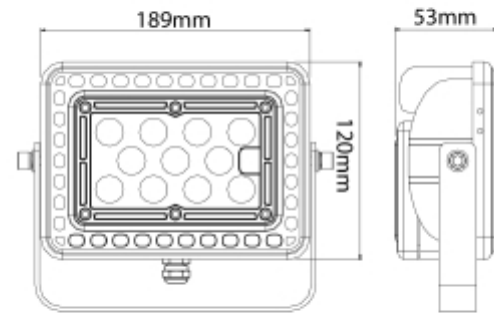

PRODUCT SHEET

Colonel
Art. no: 3911-2-03-2

Lighting Solutions

Colonel

SPECIFICATIONS	
System Power [W]:	29W
CCT (Color Temperature):	4000K
CRI / Ra:	80
Lumen Output:	3750lm
Lumen LED (tc=25):	4700lm
Beam Angle:	110x90°
Lens (Diffuser):	Clear
Dimming:	1-10V
System Voltage [V]:	230V 50Hz
Connection:	Cable 2m
Mounting:	Surface, Wall, Ceiling, Floor
Lifetime [h]:	L80B50: 50 000h
Lumen/W:	129lm/W
Color:	Black/Brown
Length [mm]:	189mm
Height [mm]:	120mm
Width [mm]:	53mm
Weight [kg]:	1,2kg

Colonel is a range of flood light fixtures mainly for outdoor use. The Colonel fixtures are made in robust die cast aluminum and are all IP66 classified. The fixtures are completely sealed and the vacuum inside prevents any condensation. The Colonel range is available in a number of models with wattage from 29W to 65W. The fixtures come with a mounting bracket and 50 cm power cord with an open end for easy installation.