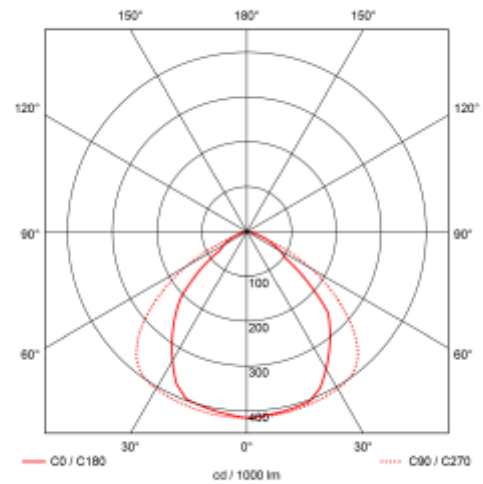

PRODUCT SHEET

Colonel
Art. no: 3911-2-03-2

Lighting Solutions

Colonel

SPECIFICATIONS	
System Power [W]:	29W
CCT (Color Temperature):	4000K
CRI / Ra:	80
Lumen Output:	3750lm
Lumen LED (tc=25):	4700lm
Beam Angle:	110x90°
Lens (Diffuser):	Clear
Dimming:	1-10V
System Voltage [V]:	230V 50Hz
Connection:	Cable 2m
Mounting:	Surface, Wall, Ceiling, Floor
Lifetime [h]:	L80B50: 50 000h
Lumen/W:	129lm/W
Color:	Black/Brown
Length [mm]:	189mm
Height [mm]:	120mm
Width [mm]:	53mm
Weight [kg]:	1,2kg

Colonel is a range of flood light fixtures mainly for outdoor use. The Colonel fixtures are made in robust die cast aluminum and are all IP66 classified. The fixtures are completely sealed and the vacuum inside prevents any condensation. The Colonel range is available in a number of models with wattage from 29W to 65W. The fixtures come with a mounting bracket and 50 cm power cord with an open end for easy installation.