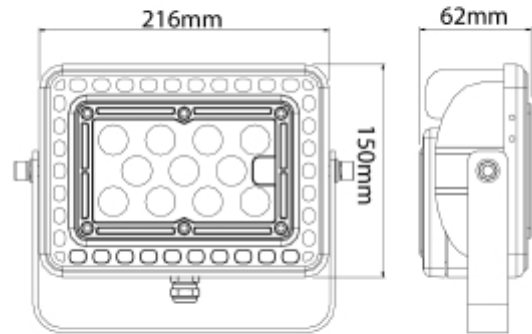

FDV SPEC SHEET

Colonel

Art. no: 3913-2-03-2

Lighting Solutions

Colonel

Art. no: 3913-2-03-2

LIGHT TECHNICAL

Lumen Output:	6150
Lumen LED (tc=25):	8000
Beam Angle:	110x90°
CCT (Color Temperature):	4000
CRI / Ra:	80
Color Code:	840
Lens (Diffuser):	Clear

MOUNTING / CONNECTION

Connection:	Cable 2m
Mounting:	Surface, Wall, Ceiling, Floor

ELECTRICAL DATA

Dimming:	1-10V
System Power [W]:	50
System Voltage [V]:	230V 50Hz
Protection Class:	1
Socket / Cap-Base:	N/A

FDV SPEC SHEET

Colonel

Art. no: 3913-2-03-2

Lighting Solutions

PRODUCT

Ingress Protection:	IP66
Impact Protection:	IK10
Operating Temperature [°C]:	-40 - 55
Lifetime [h]:	L80B50: 50 000
Color:	Black/Brown
Length [mm]:	216
Height [mm]:	150
Width [mm]:	62
Weight [kg]:	1,8