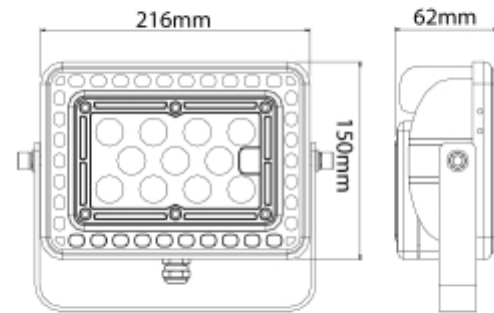

### SPECIFICATIONS

|                          |                               |
|--------------------------|-------------------------------|
| System Power [W]:        | 50W                           |
| CCT (Color Temperature): | 4000K                         |
| CRI / Ra:                | 80                            |
| Lumen Output:            | 6150lm                        |
| Lumen LED (tc=25):       | 8000lm                        |
| Beam Angle:              | 110x90°                       |
| Lens (Diffuser):         | Clear                         |
| Dimming:                 | 1-10V                         |
| System Voltage [V]:      | 230V 50Hz                     |
| Connection:              | Cable 2m                      |
| Mounting:                | Surface, Wall, Ceiling, Floor |
| Lifetime [h]:            | L80B50: 50 000h               |
| Lumen/W:                 | 123lm/W                       |
| Color:                   | Black/Brown                   |
| Length [mm]:             | 216mm                         |
| Height [mm]:             | 150mm                         |
| Width [mm]:              | 62mm                          |
| Weight [kg]:             | 1,8kg                         |

Colonel is a range of flood light fixtures mainly for outdoor use. The Colonel fixtures are made in robust die cast aluminum and are all IP66 classified. The fixtures are completely sealed and the vacuum inside prevents any condensation. The Colonel range is available in a number of models with wattage from 29W to 65W. The fixtures come with a mounting bracket and 50 cm power cord with an open end for easy installation.