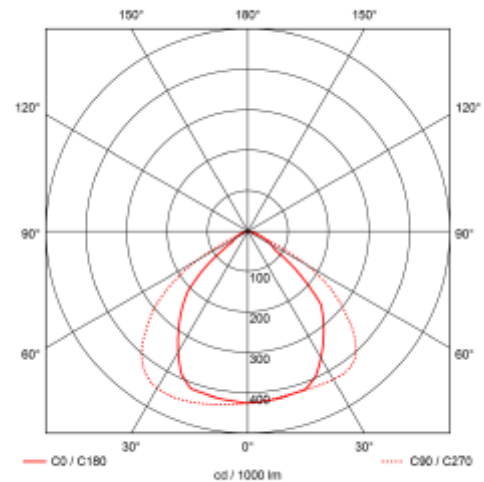

### SPECIFICATIONS

|                          |                               |
|--------------------------|-------------------------------|
| System Power [W]:        | 50W                           |
| CCT (Color Temperature): | 4000K                         |
| CRI / Ra:                | 80                            |
| Lumen Output:            | 6150lm                        |
| Lumen LED (tc=25):       | 8000lm                        |
| Beam Angle:              | 110x90°                       |
| Lens (Diffuser):         | Clear                         |
| Dimming:                 | 1-10V                         |
| System Voltage [V]:      | 230V 50Hz                     |
| Connection:              | Cable 2m                      |
| Mounting:                | Surface, Wall, Ceiling, Floor |
| Lifetime [h]:            | L80B50: 50 000h               |
| Lumen/W:                 | 123lm/W                       |
| Color:                   | Black/Brown                   |
| Length [mm]:             | 216mm                         |
| Height [mm]:             | 150mm                         |
| Width [mm]:              | 62mm                          |
| Weight [kg]:             | 1,8kg                         |