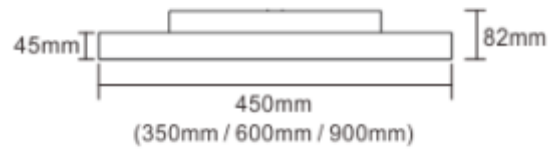

### SPECIFICATIONS

System Power [W]:	18W
CCT (Color Temperature):	3000K
CRI / Ra:	80
Lumen Output:	1800lm
Lumen LED (tc=25):	2000lm
Beam Angle:	90° / 110°
Lens (Diffuser):	Opal
Dimming:	DALI
System Voltage [V]:	230V 50Hz
Connection:	QuickConnect
Mounting:	Surface, Ceiling, Pendant
Lifetime [h]:	L80B10: 50.000h
Lumen/W:	100lm/W
UGR (<=):	18
MacAdam (SDCM):	3
Color:	White
Height [mm]:	82mm
Width [mm]:	350mm
Weight [kg]:	3,06kg