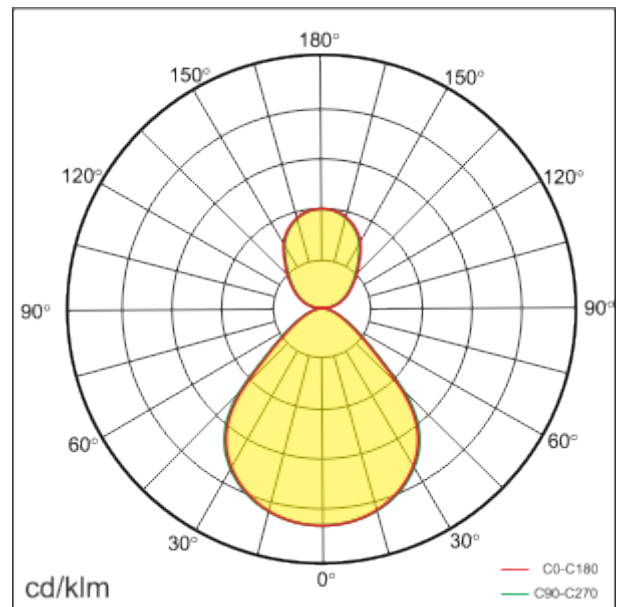

### SPECIFICATIONS

System Power [W]:	18W
CCT (Color Temperature):	3000K
CRI / Ra:	80
Lumen Output:	1800lm
Lumen LED (tc=25):	2000lm
Beam Angle:	90° / 110°
Lens (Diffuser):	Opal
Dimming:	DALI
System Voltage [V]:	230V 50Hz
Connection:	QuickConnect
Mounting:	Surface, Ceiling, Pendant
Lifetime [h]:	L80B10: 50.000h
Lumen/W:	100lm/W
UGR (<=):	18
MacAdam (SDCM):	3
Color:	White
Height [mm]:	82mm
Width [mm]:	350mm
Weight [kg]:	3,06kg