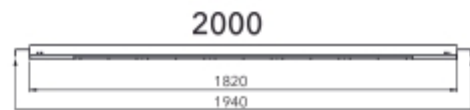

PRODUCT SHEET

Shop

Art. no: 4230-DS-1

Lighting Solutions

Shop

SPECIFICATIONS

Lightsource Type:	LED (built in)
System Power [W]:	62W
CCT (Color Temperature):	3000K
CRI / Ra:	80
Lumen Output:	8380lm
Lumen LED (tc=25):	8800lm
Beam Angle:	D.Asym
Lens (Diffuser):	Lens
Dimming:	None
System Voltage [V]:	230V 50Hz
Connection:	18i3 Quick connection
Mounting:	System Ceiling 2000mm
Lifetime [h]:	L80B50: 100 000h
Lumen/W:	135lm/W
Color:	Steel
Length [mm]:	1940mm
Height [mm]:	60mm
Width [mm]:	66,6mm
Weight [kg]:	3,8kg

Shop is a high-quality luminaire for function ceilings, 160/40mm or 80/100mm profiles.

Shop is supplied for 1800mm and 2000mm functional ceilings. Integrated driver with unique optics with efficiency of 140lm/ W.

Material: galvanized steel. Color: White or untreated.

Optics: Double asymmetric, 30°, 60° or 90°.

Color temp.: 3000K (default) or 4000K.