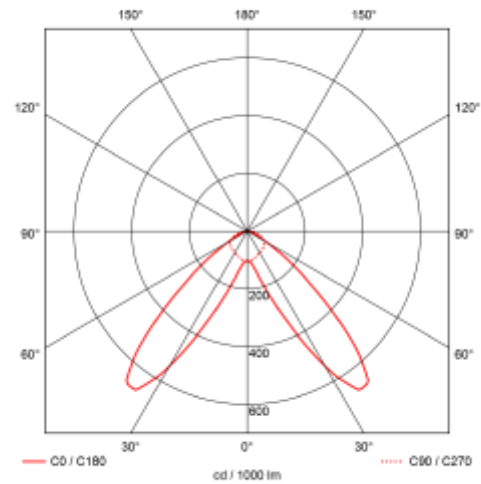

PRODUCT SHEET

Shop

Art. no: 4230-DS-1

Lighting Solutions

Shop

SPECIFICATIONS

Lightsource Type:	LED (built in)
System Power [W]:	62W
CCT (Color Temperature):	3000K
CRI / Ra:	80
Lumen Output:	8380lm
Lumen LED (tc=25):	8800lm
Beam Angle:	D.Asym
Lens (Diffuser):	Lens
Dimming:	None
System Voltage [V]:	230V 50Hz
Connection:	18i3 Quick connection
Mounting:	System Ceiling 2000mm
Lifetime [h]:	L80B50: 100 000h
Lumen/W:	135lm/W
Color:	Steel
Length [mm]:	1940mm
Height [mm]:	60mm
Width [mm]:	66,6mm
Weight [kg]:	3,8kg

Shop is a high-quality luminaire for function ceilings, 160/40mm or 80/100mm profiles.

Shop is supplied for 1800mm and 2000mm functional ceilings. Integrated driver with unique optics with efficiency of 140lm/ W.

Material: galvanized steel. Color: White or untreated.

Optics: Double asymmetric, 30°, 60° or 90°.

Color temp.: 3000K (default) or 4000K.