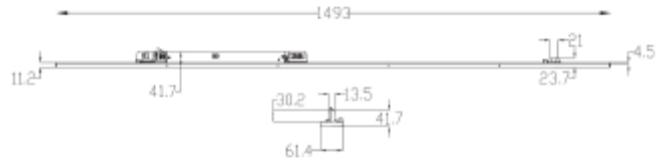

FDV SPEC SHEET

T-Line

Art. no: 5036-90-3

Lighting Solutions

T-Line

Art. no: 5036-90-3

LIGHT TECHNICAL

Lightsource Type:	LED (built in)
Lumen LED (tc=25):	3250
Beam Angle:	90°
CCT (Color Temperature):	3000
CRI / Ra:	90
Color Code:	930
MacAdam (SDCM):	3
Lens (Diffuser):	Lens

MOUNTING / CONNECTION

Connection:	Track 3-Circuit
Mounting:	Track

ELECTRICAL DATA

Dimming:	None
System Power [W]:	14-20
System Voltage [V]:	230V 50Hz
Protection Class:	1