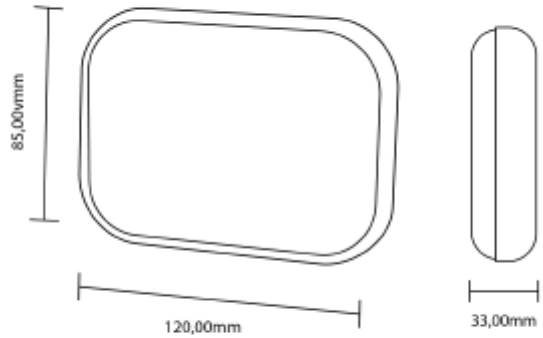

FDV SPEC SHEET
Emkit LED 4W 3000K Chrome
Art. no: 548-1011

Emkit LED 4W 3000K Chrome

Art. no: 548-1011

LIGHT TECHNICAL

Beam Angle:	43x16
CCT (Color Temperature):	3000
CRI / Ra:	80
Color Code:	830
Lens (Diffuser):	Clear

MOUNTING / CONNECTION

Mounting:	Wall
-----------	------

PRODUCT

Ingress Protection:	IP20
Color:	Chrome
Length [mm]:	120
Height [mm]:	85
Width [mm]:	33
Weight [kg]:	0,85

ELECTRICAL DATA

Dimming:	None
System Power [W]:	4
System Voltage [V]:	230V 50Hz
Max load pr circuit - B10:	31
Max load pr circuit - B16:	50
Max load pr circuit - C10:	52
Max load pr circuit - C16:	85
Inrush current I _{max} [A]:	5
Inrush current time [μs]:	50
Current Output [mA]:	700