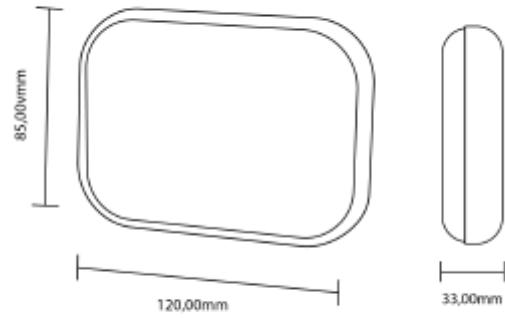

PRODUCT SHEET

Emkit LED 4W 3000K Chrome

Art. no: 548-1011

Lighting Solutions

Emkit LED 4W 3000K Chrome

SPECIFICATIONS

System Power [W]:	4W
CCT (Color Temperature):	3000K
CRI / Ra:	80
Beam Angle:	43x16
Lens (Diffuser):	Clear
Dimming:	None
System Voltage [V]:	230V 50Hz
Mounting:	Wall
Color:	Chrome
Length [mm]:	120mm
Height [mm]:	85mm
Width [mm]:	33mm
Weight [kg]:	0,85kg