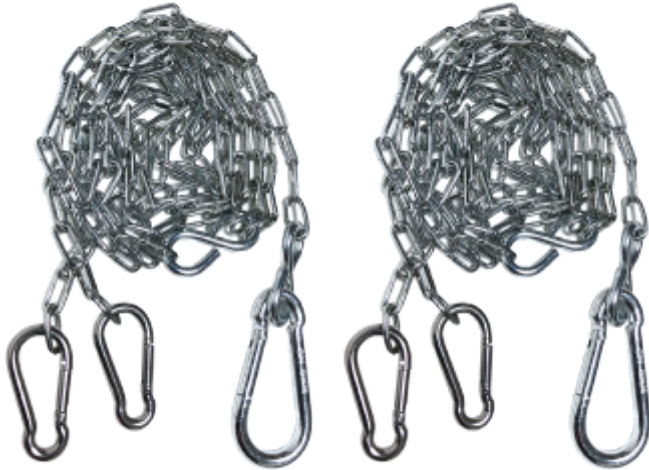

PRODUCT SHEET

Columba Suspension MTG Kit 1,5m

Art. no: 5710-01

NORLUX

Lighting Solutions

Columba Suspension MTG Kit 1,5m

SPECIFICATIONS

Length:	5000mm
---------	--------