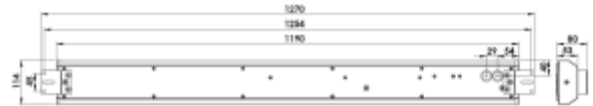

### SPECIFICATIONS

System Power [W]:	86W
CCT (Color Temperature):	4000K
CRI / Ra:	80
Lumen Output:	15627lm
Beam Angle:	120°x120°
Dimming:	DALI
System Voltage [V]:	230V 50Hz
Mounting:	Surface, Suspended, Ceiling
Cut-out [mm]:	NAm
Lifetime [h]:	L80B50: 100 000h
Lumen/W:	181lm/W
MacAdam (SDCM):	3
Color:	White
Length [mm]:	1190mm
Height [mm]:	80mm
Width [mm]:	114mm
Weight [kg]:	2,2kg