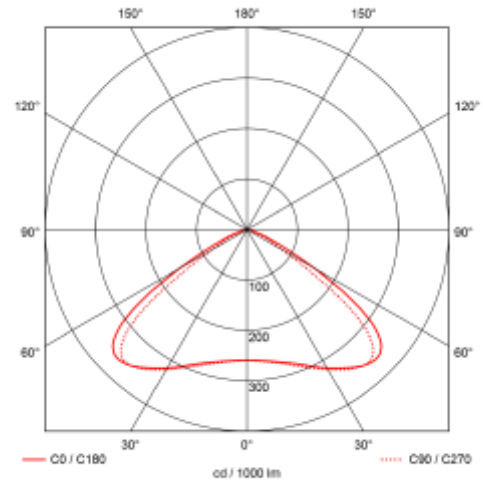

### SPECIFICATIONS

System Power [W]:	86W
CCT (Color Temperature):	4000K
CRI / Ra:	80
Lumen Output:	15627lm
Beam Angle:	120°x120°
Dimming:	DALI
System Voltage [V]:	230V 50Hz
Mounting:	Surface, Suspended, Ceiling
Cut-out [mm]:	NAm
Lifetime [h]:	L80B50: 100 000h
Lumen/W:	181lm/W
MacAdam (SDCM):	3
Color:	White
Length [mm]:	1190mm
Height [mm]:	80mm
Width [mm]:	114mm
Weight [kg]:	2,2kg